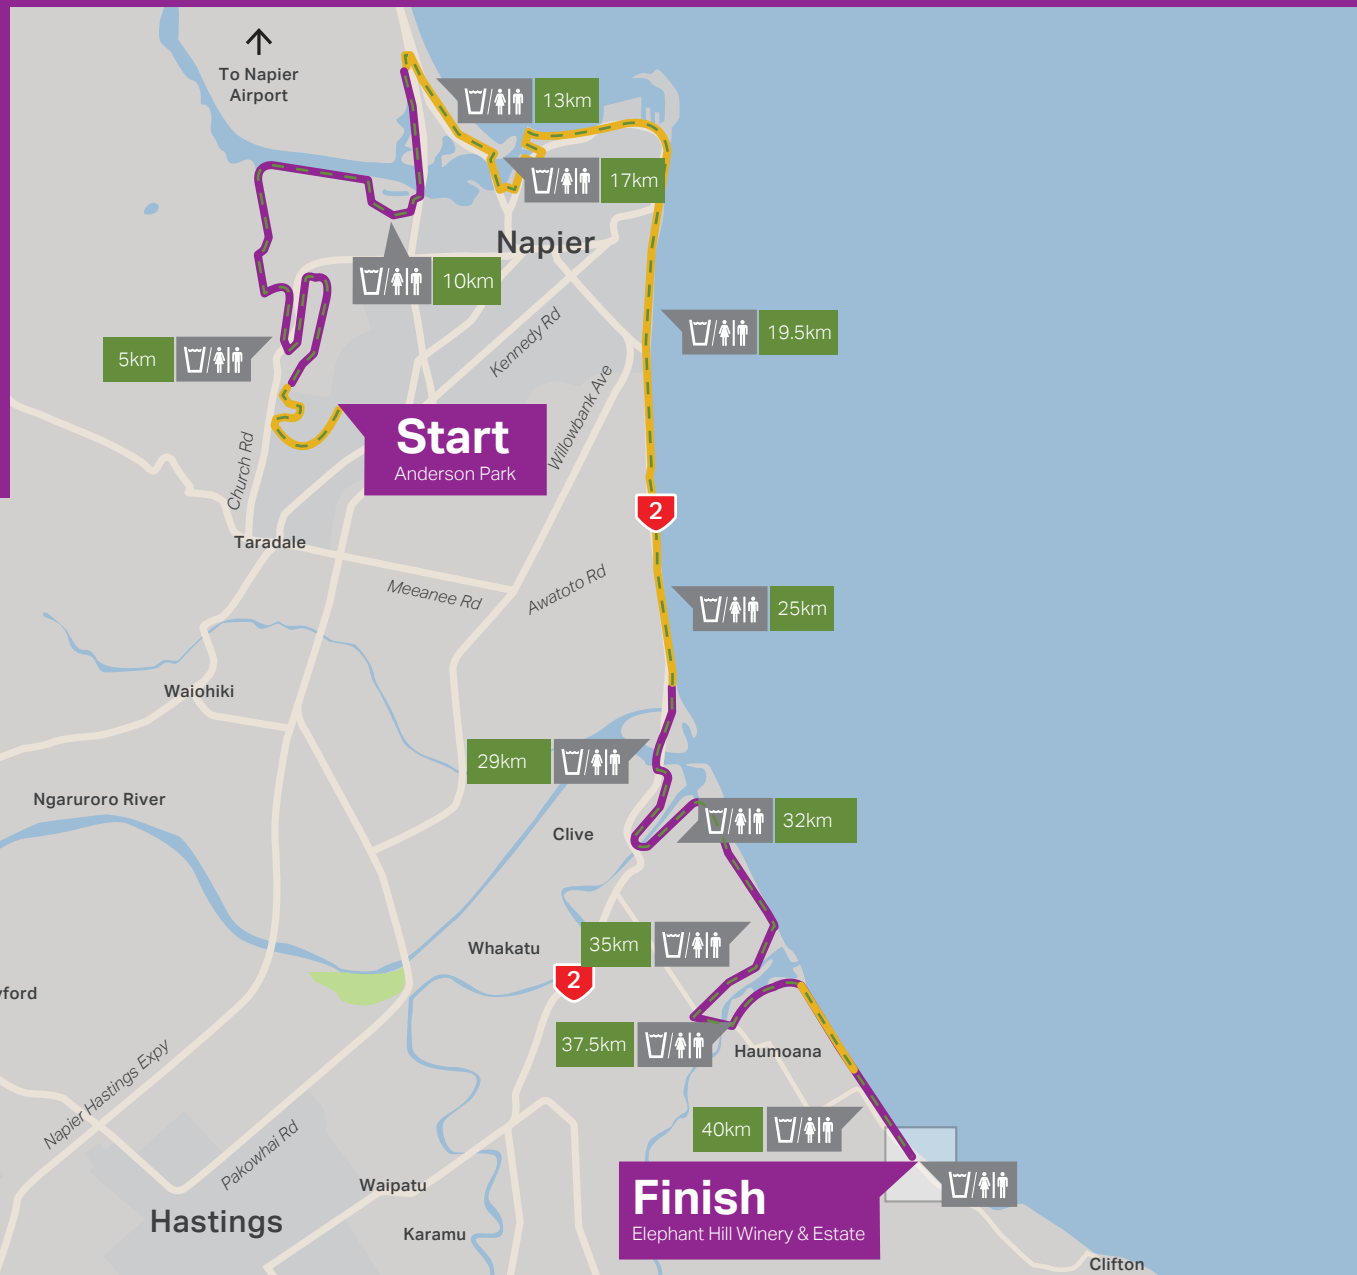

Marathon

Legend

- Course
- Hawkes Bay Trails
- Sealed Road/Path
- ☪/☪ Aid Station/Toilet
- km km from start
- 2 State Highway

Elevation