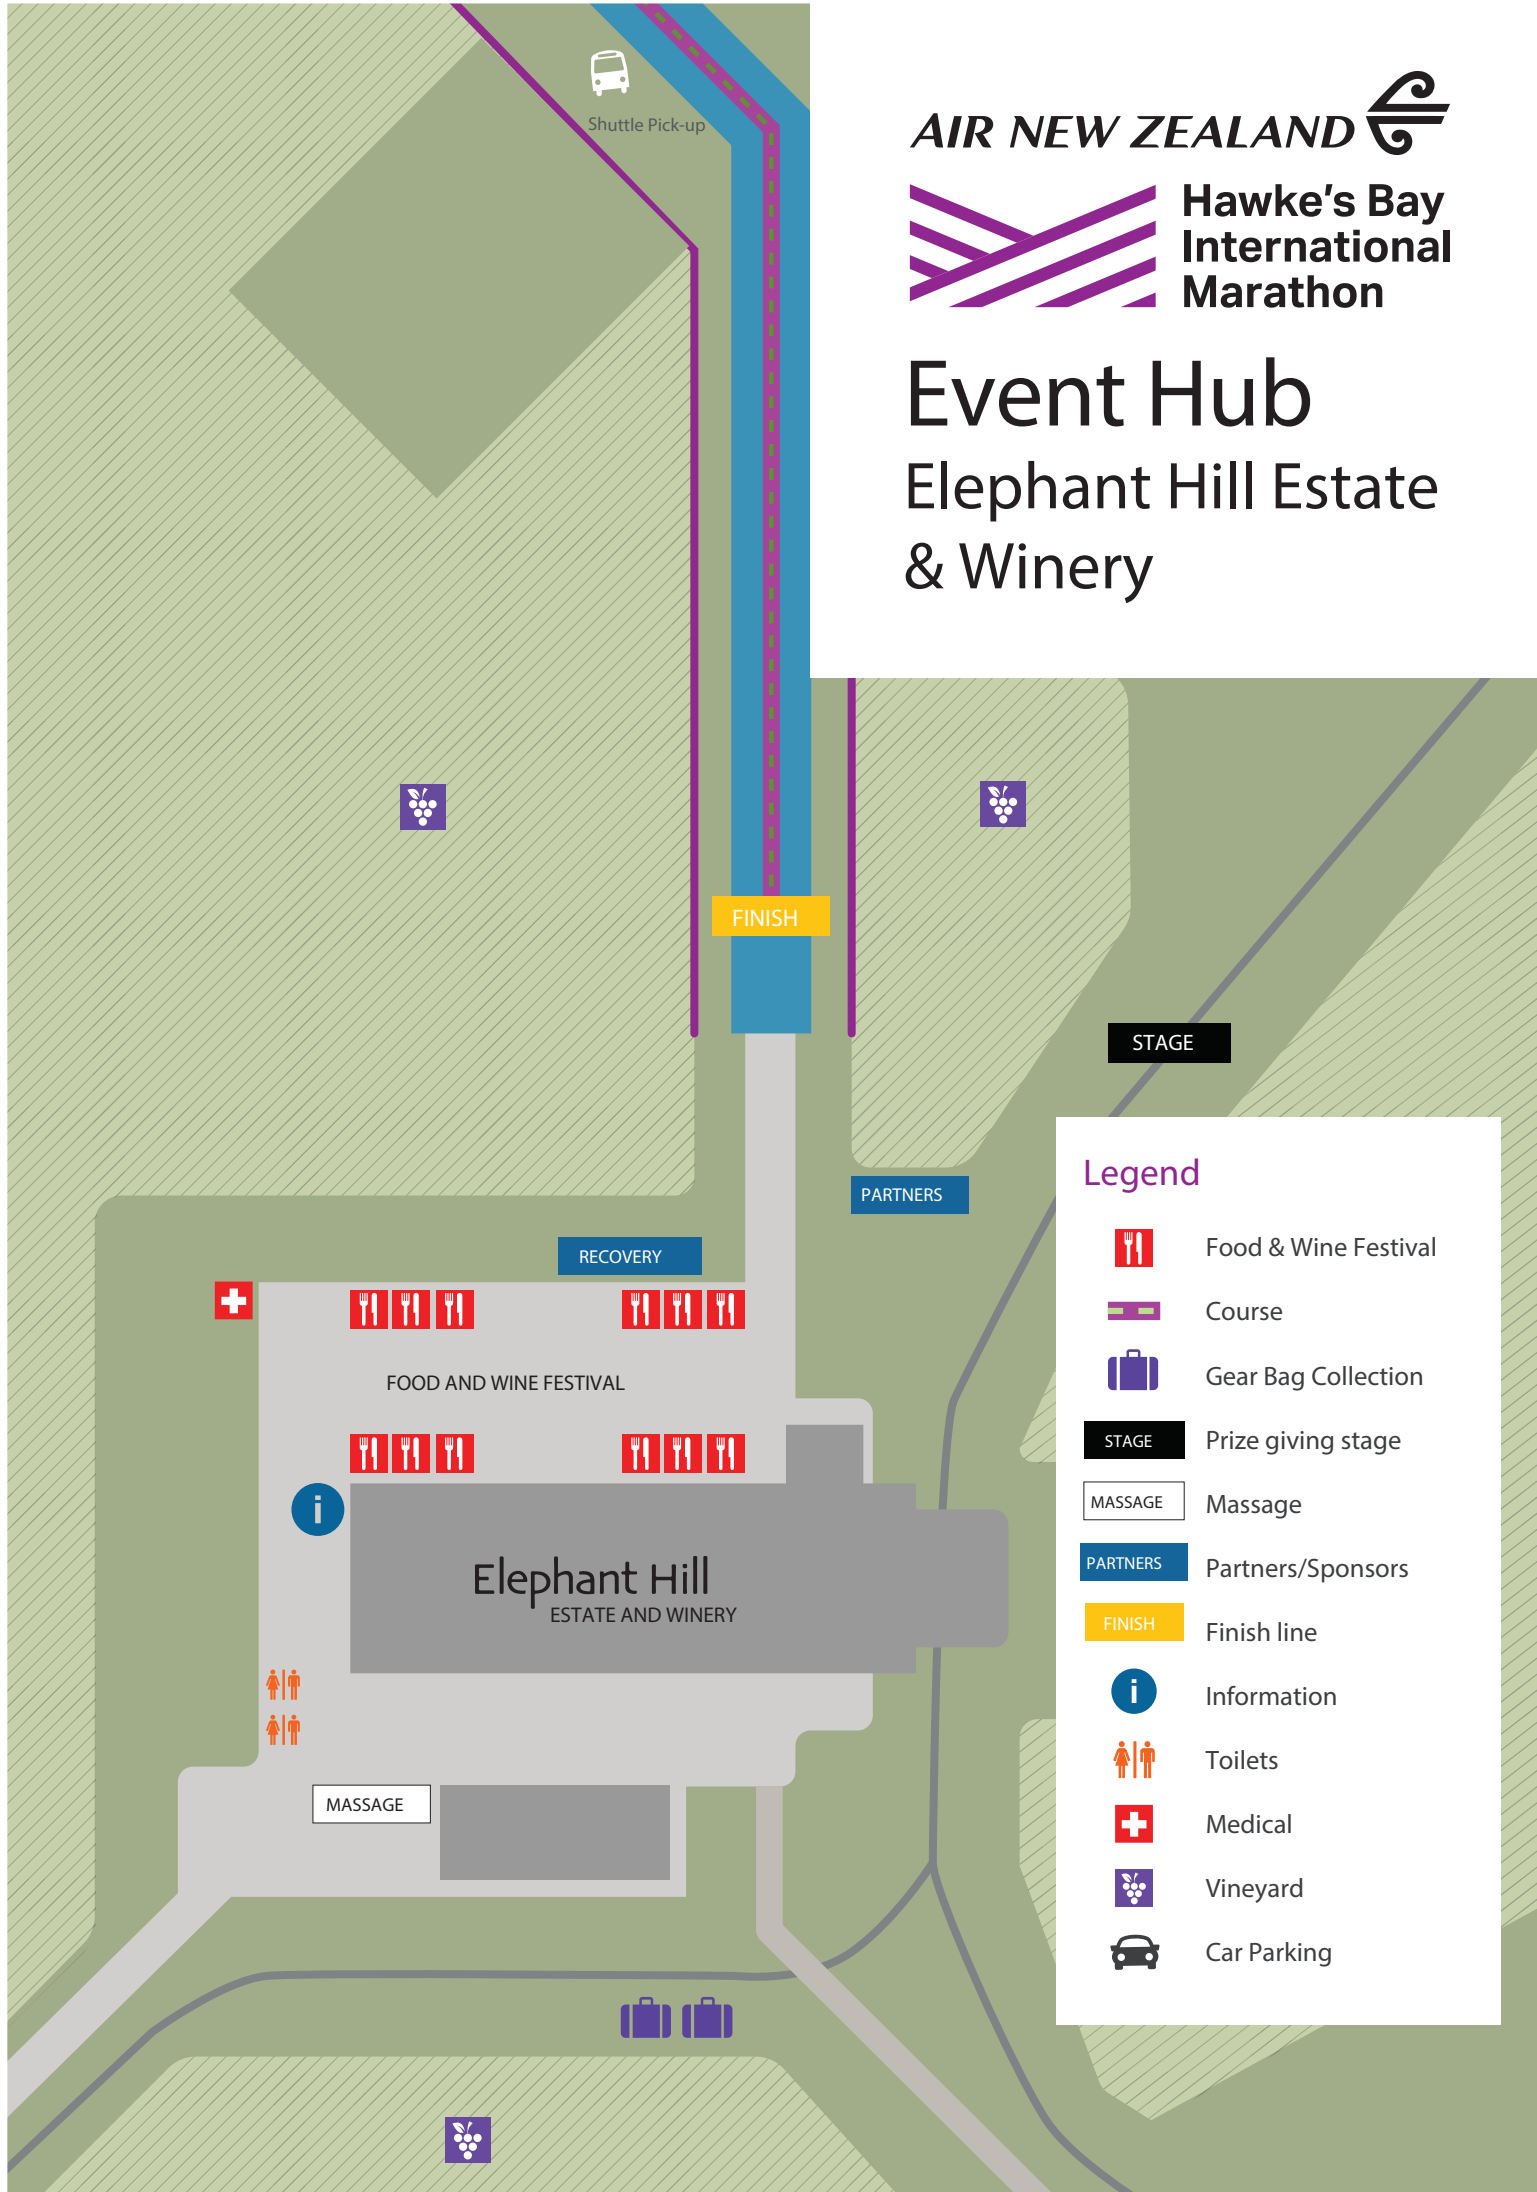

AIR NEW ZEALAND 

 **Hawke's Bay
International
Marathon**

Event Hub

Elephant Hill Estate & Winery

Legend

-  Food & Wine Festival
-  Course
-  Gear Bag Collection
-  Prize giving stage
-  Massage
-  Partners/Sponsors
-  Finish line
-  Information
-  Toilets
-  Medical
-  Vineyard
-  Car Parking