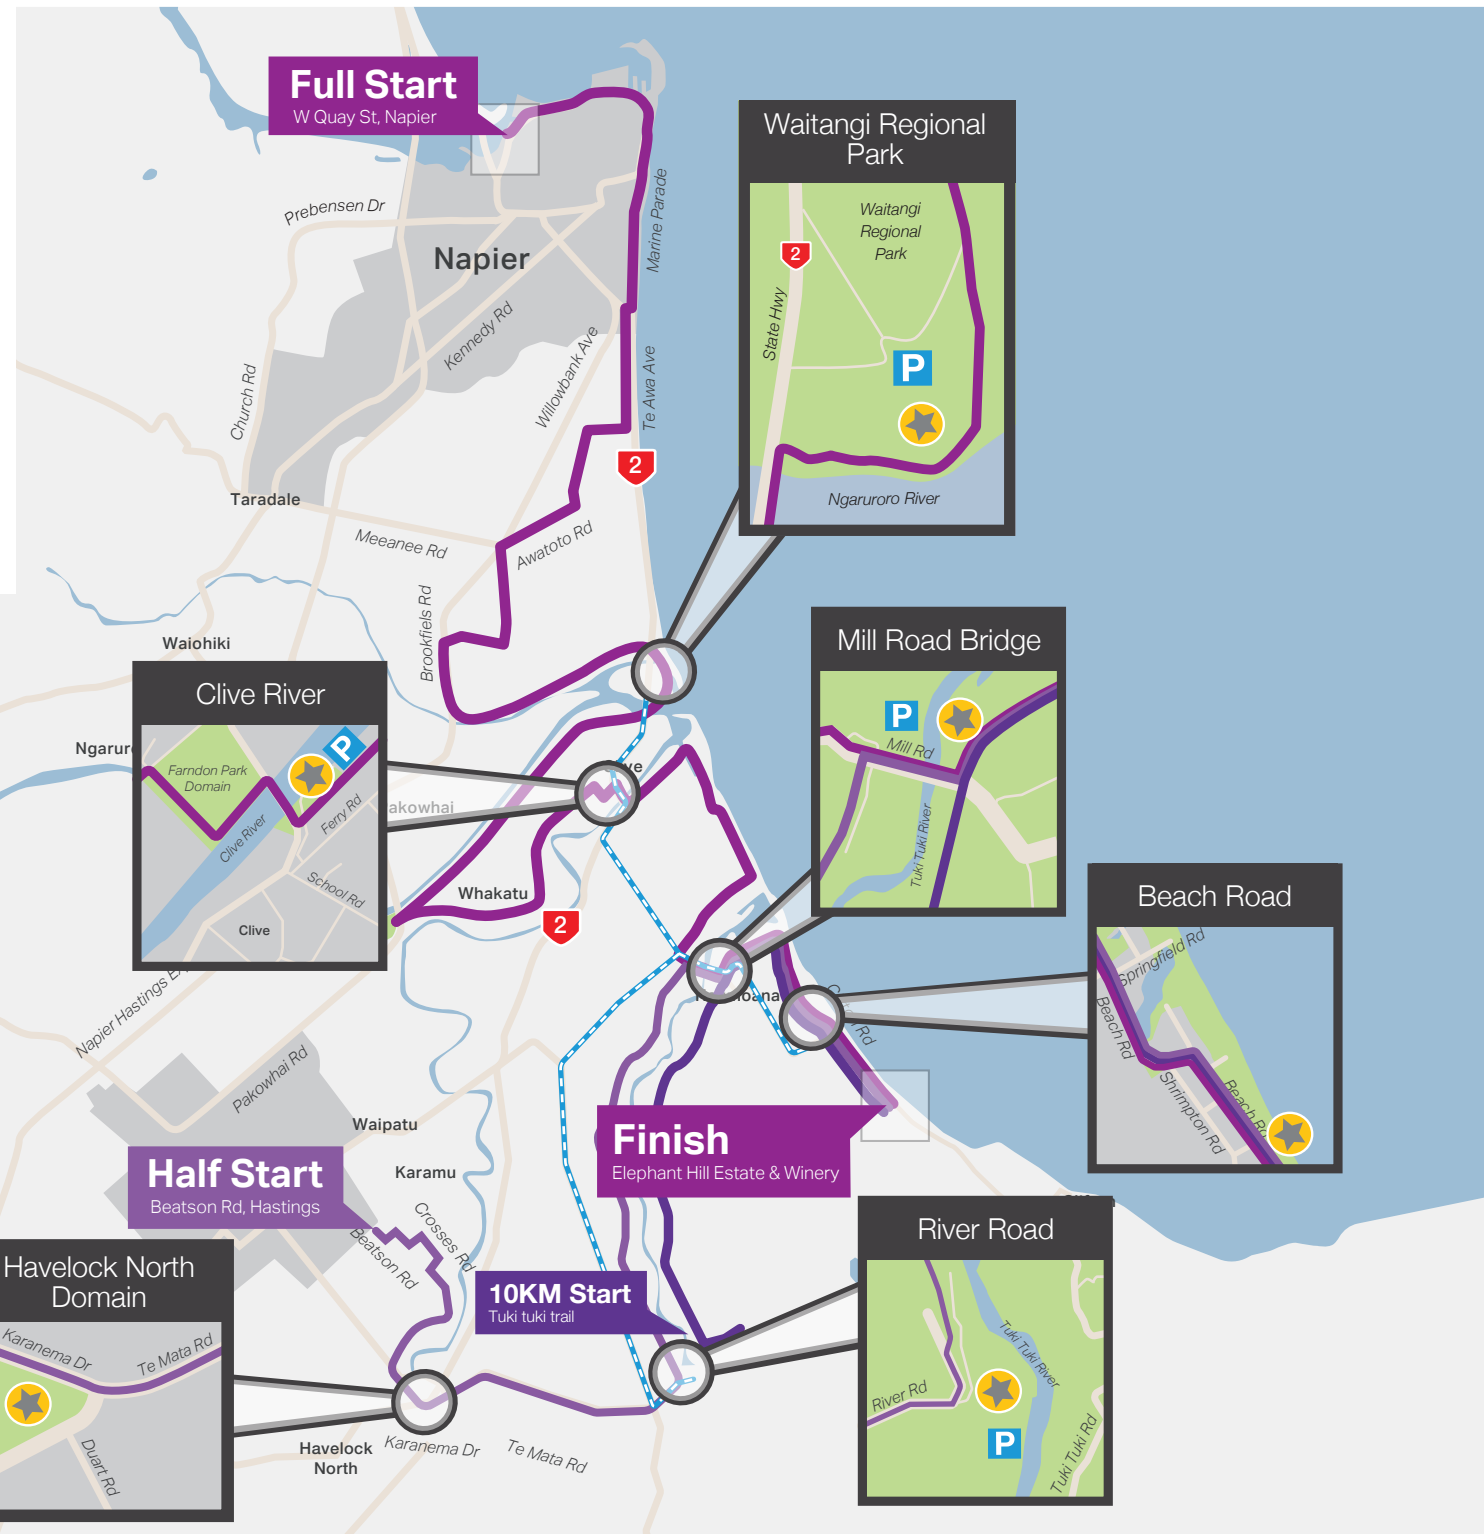

# Spectator Viewing Map

**Waitangi Regional Park**

Waitangi Regional Park

State Hwy 2

Ngaruroro River

P

**Mill Road Bridge**

Mill Rd

Tuki Tuki River

P

**Beach Road**

Springfield Rd

Beach Rd

Shrimpton Rd

**River Road**

River Rd

P

**Havelock North Domain**

Karanema Dr

Te Mata Rd

Duart Rd

**Half Start**  
Beatson Rd, Hastings

**Finish**  
Elephant Hill Estate & Winery

**10KM Start**  
Tuki tuki trail

**Legend**

-  Full Marathon Course
-  Half Marathon Course
-  10 km Course
-  State Highway
-  Spectator viewing point
-  Spectator driving route to viewing locations