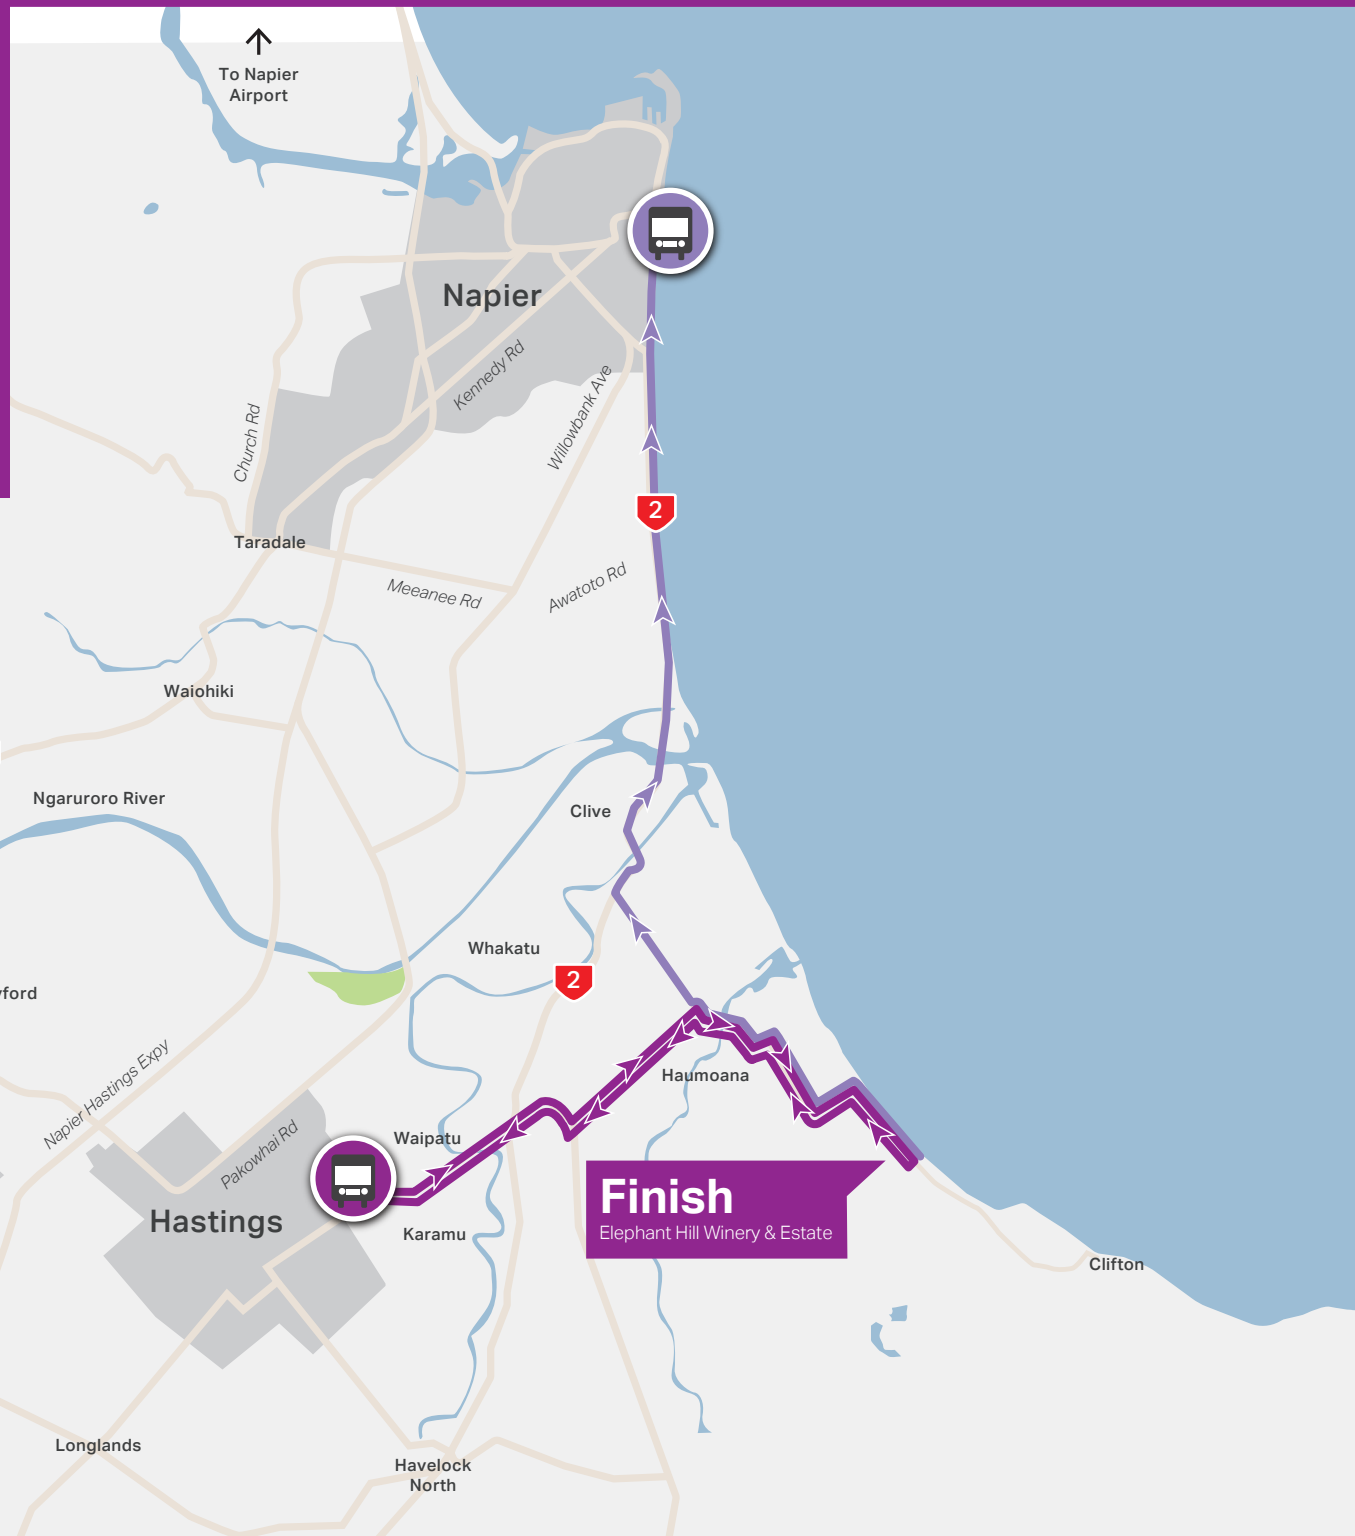

New Zealand

Sotheby's
INTERNATIONAL REALTY

Hawke's Bay
Marathon

Spectator / Post Race Transport Services

Legend

- Napier i-Site, Marine Parade
- Elephant Hill to Napier i-Site (one way)
- HB Showgrounds, Kenilworth Road
- HB Showgrounds to Elephant Hill (Return)

Finish

Elephant Hill Winery & Estate