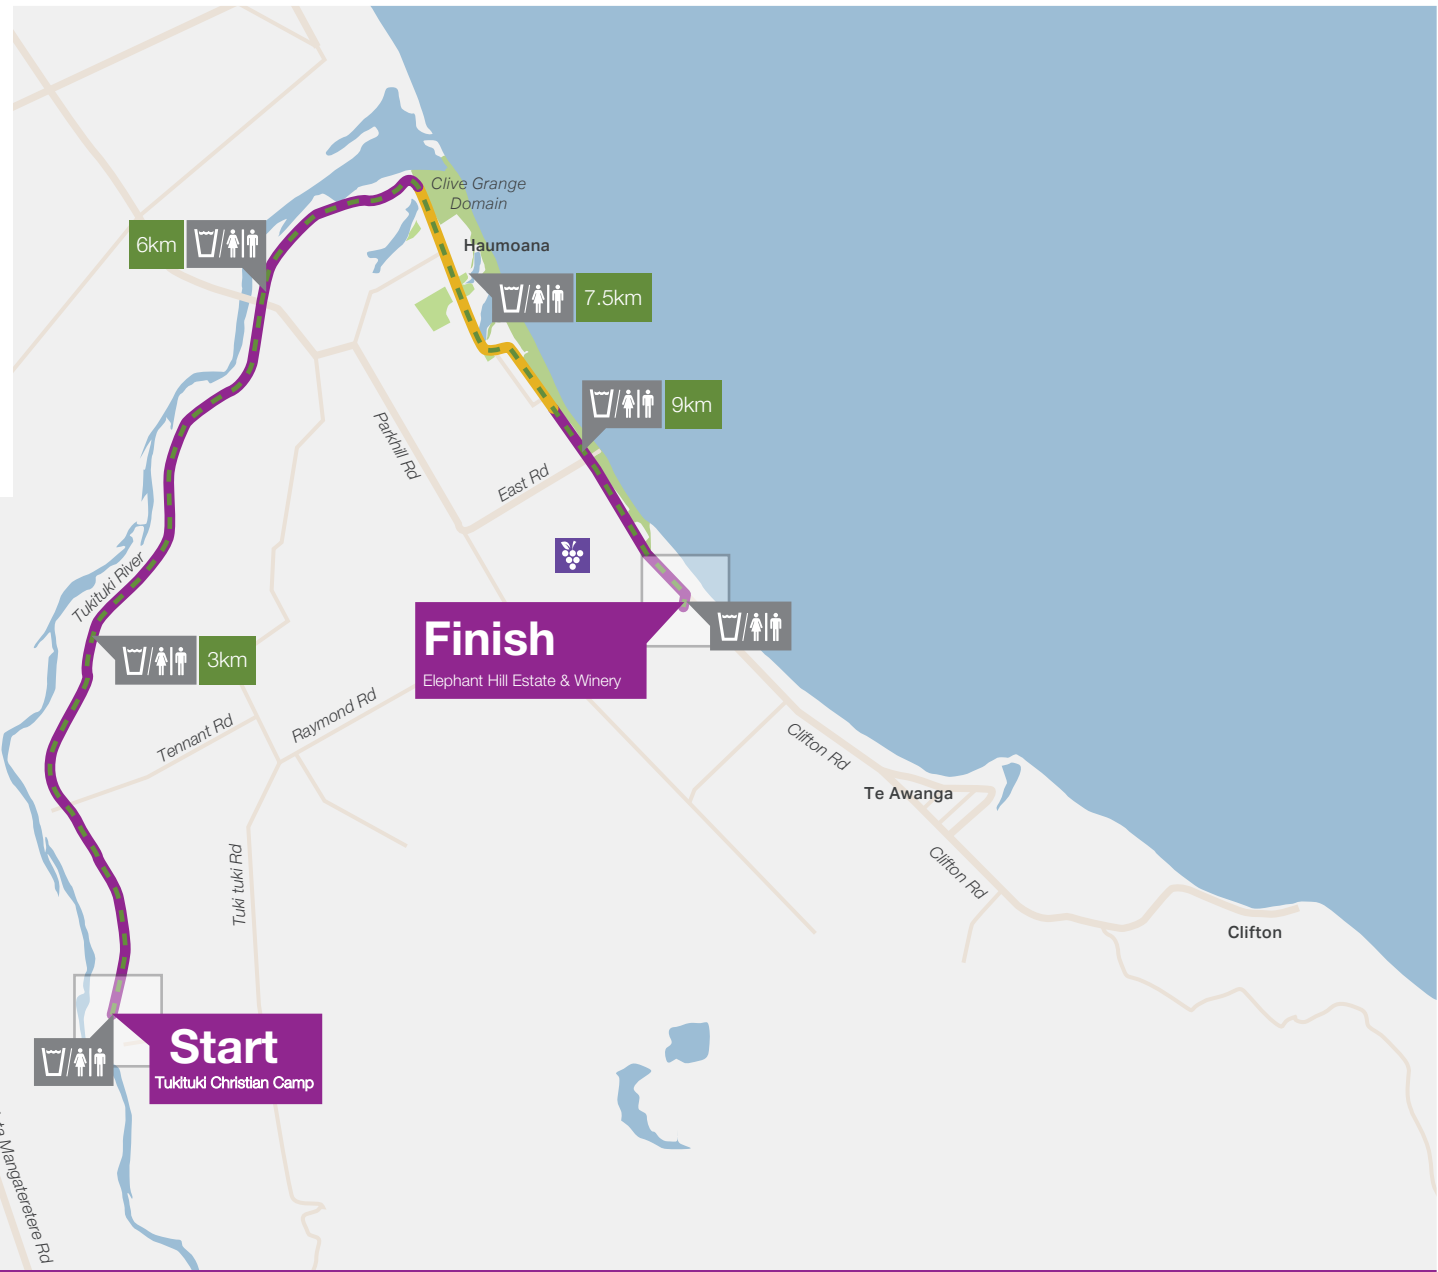

# 10km run

**Legend**

-  Course
-  Local Cycle Trails/Vineyards
-  Sealed Road
-  Aid Station/Toilet
-  km from start
-  Vineyards
-  State Highway

## Elevation