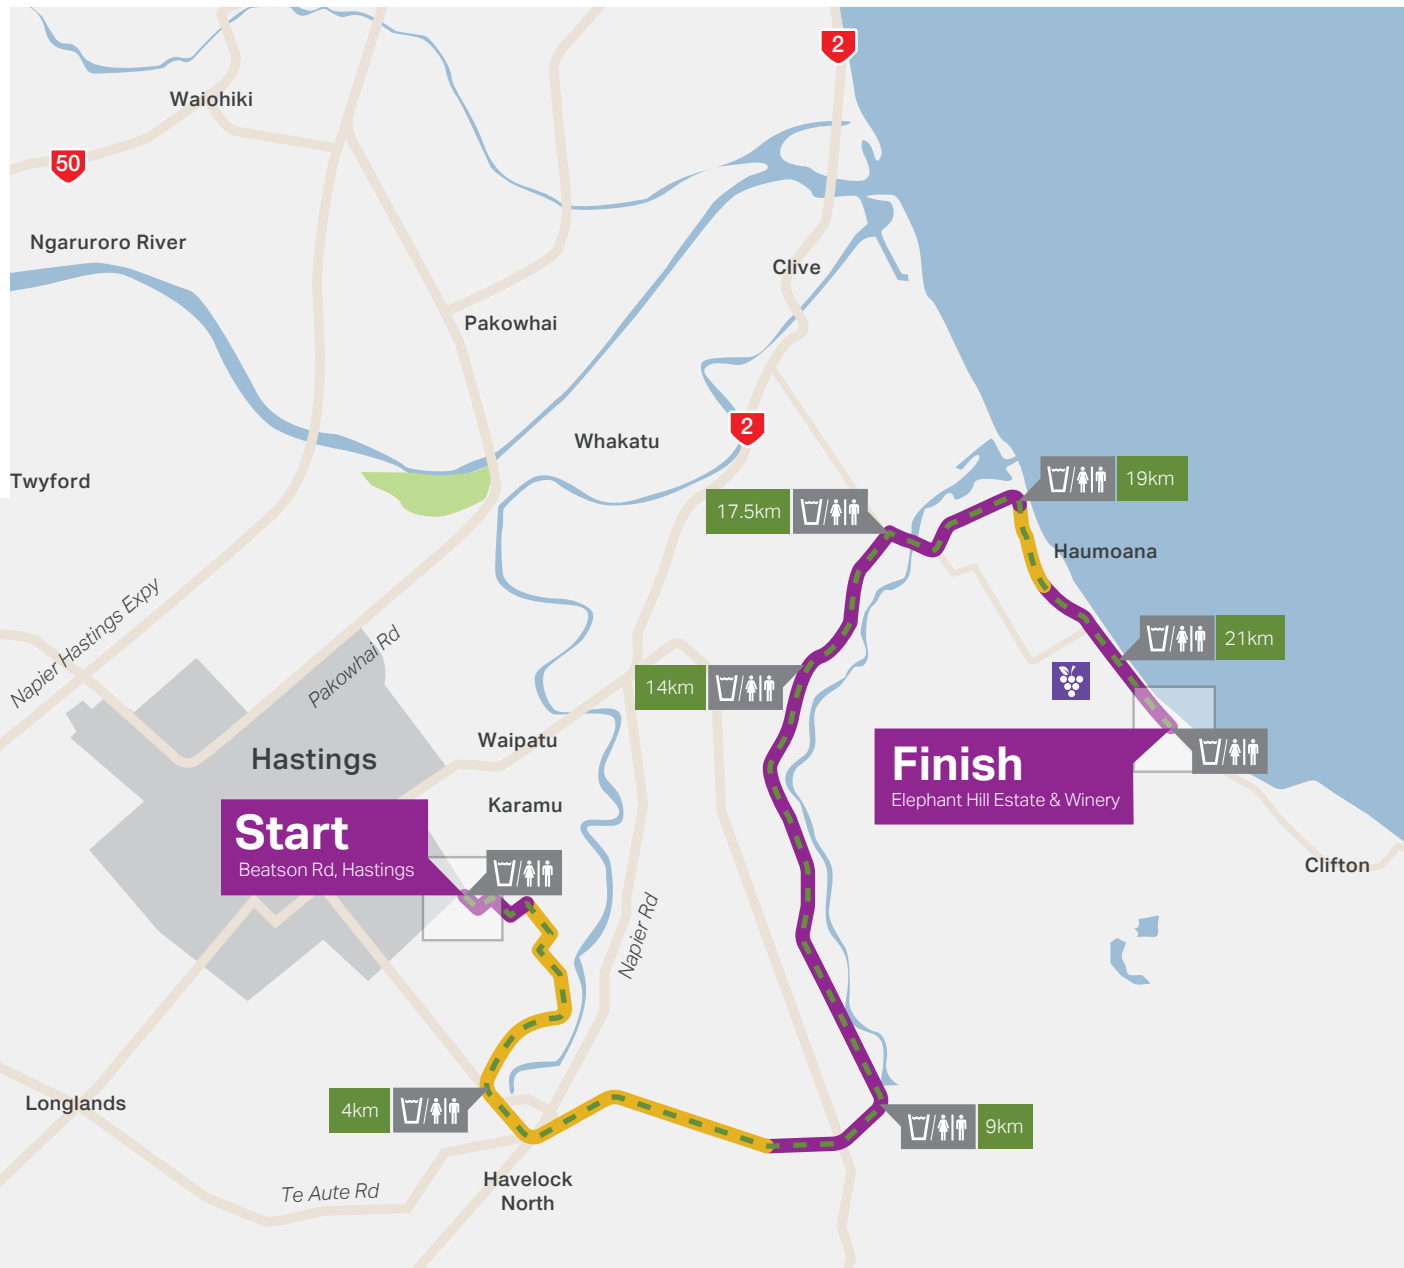

Half marathon

Legend

-  Course
-  Local Cycle Trails/Vineyards
-  Sealed Road
-  Aid Station/Toilet
-  km from start
-  Vineyards
-  State Highway