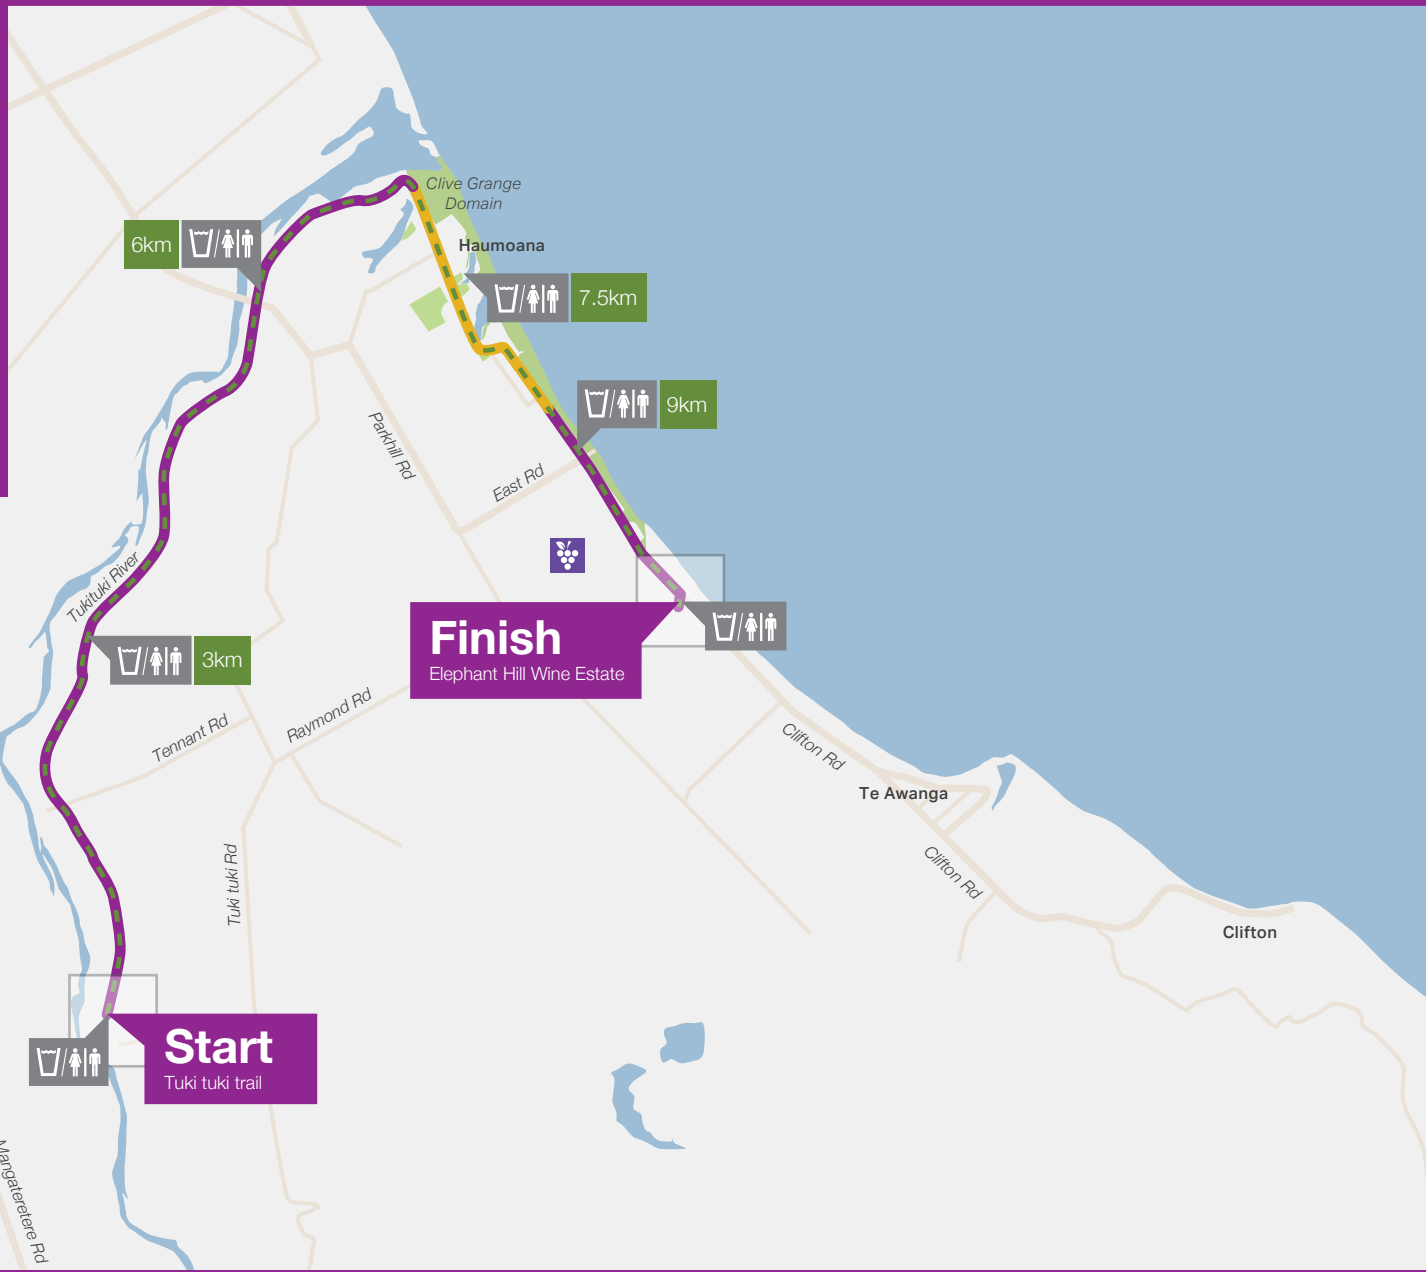

# 10km run

### Legend

- Course
- Local Cycle Trails/Vineyards
- Sealed Road
- Aid Station/Toilet
- km from start
- Vineyards
- State Highway