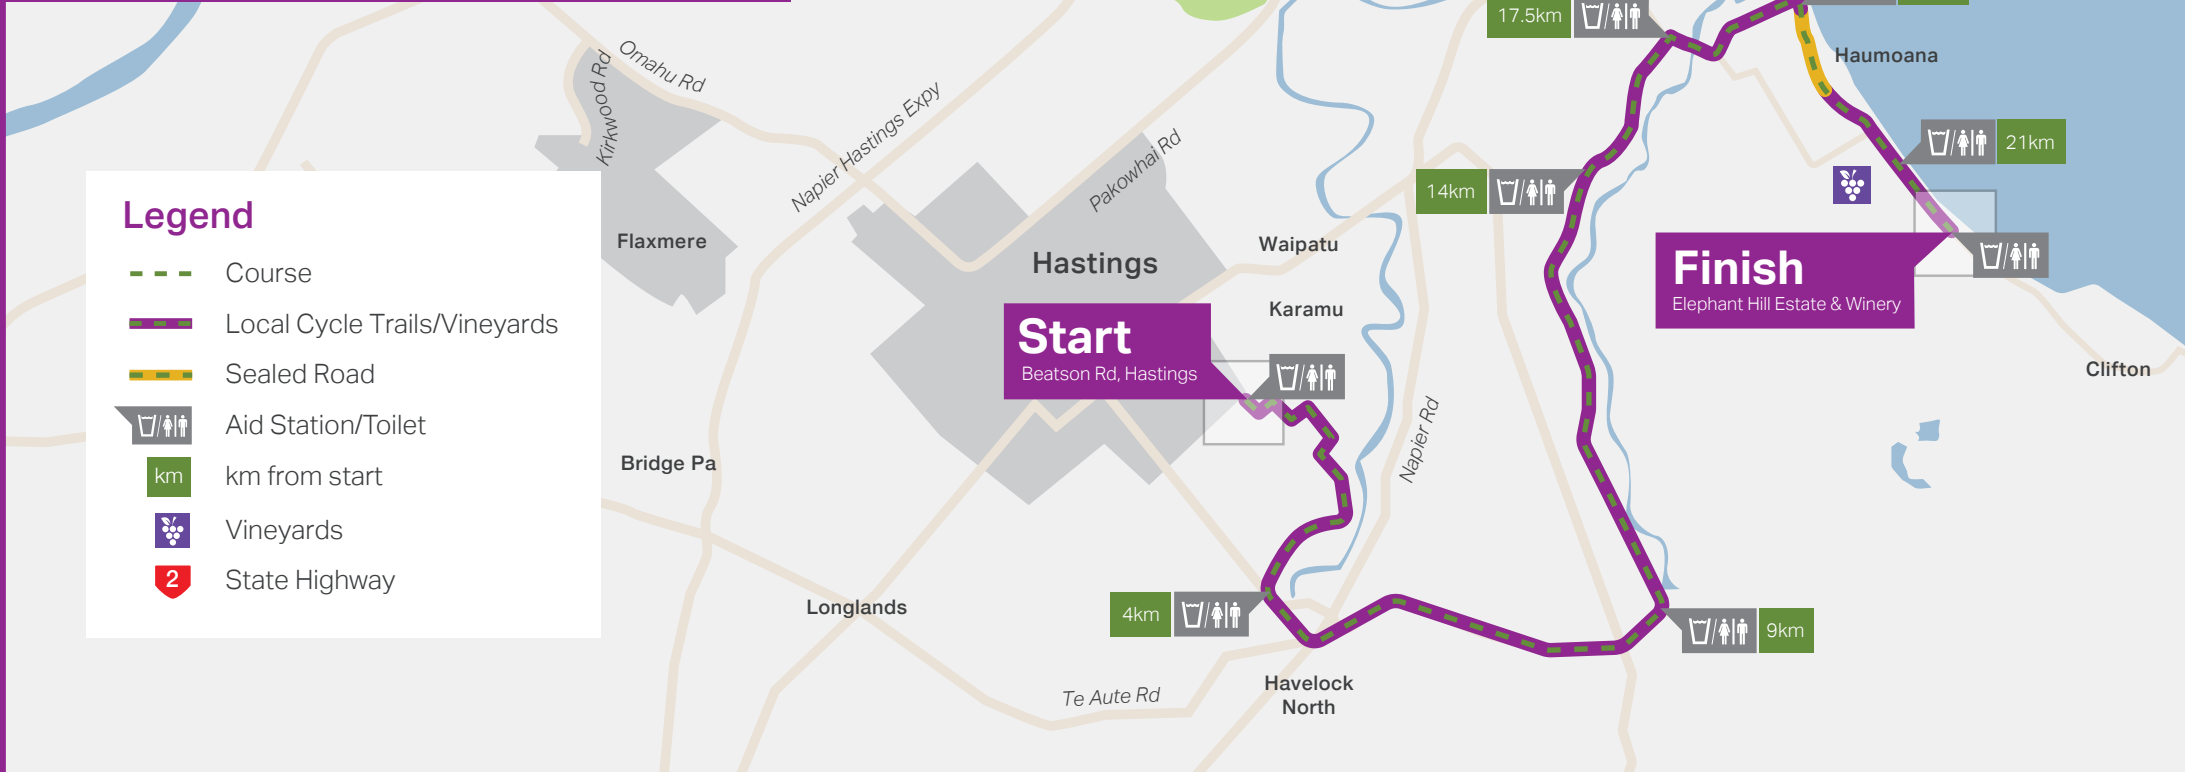

New Zealand

Sotheby's
INTERNATIONAL REALTY

Hawke's Bay
Marathon

Half marathon

Elevation