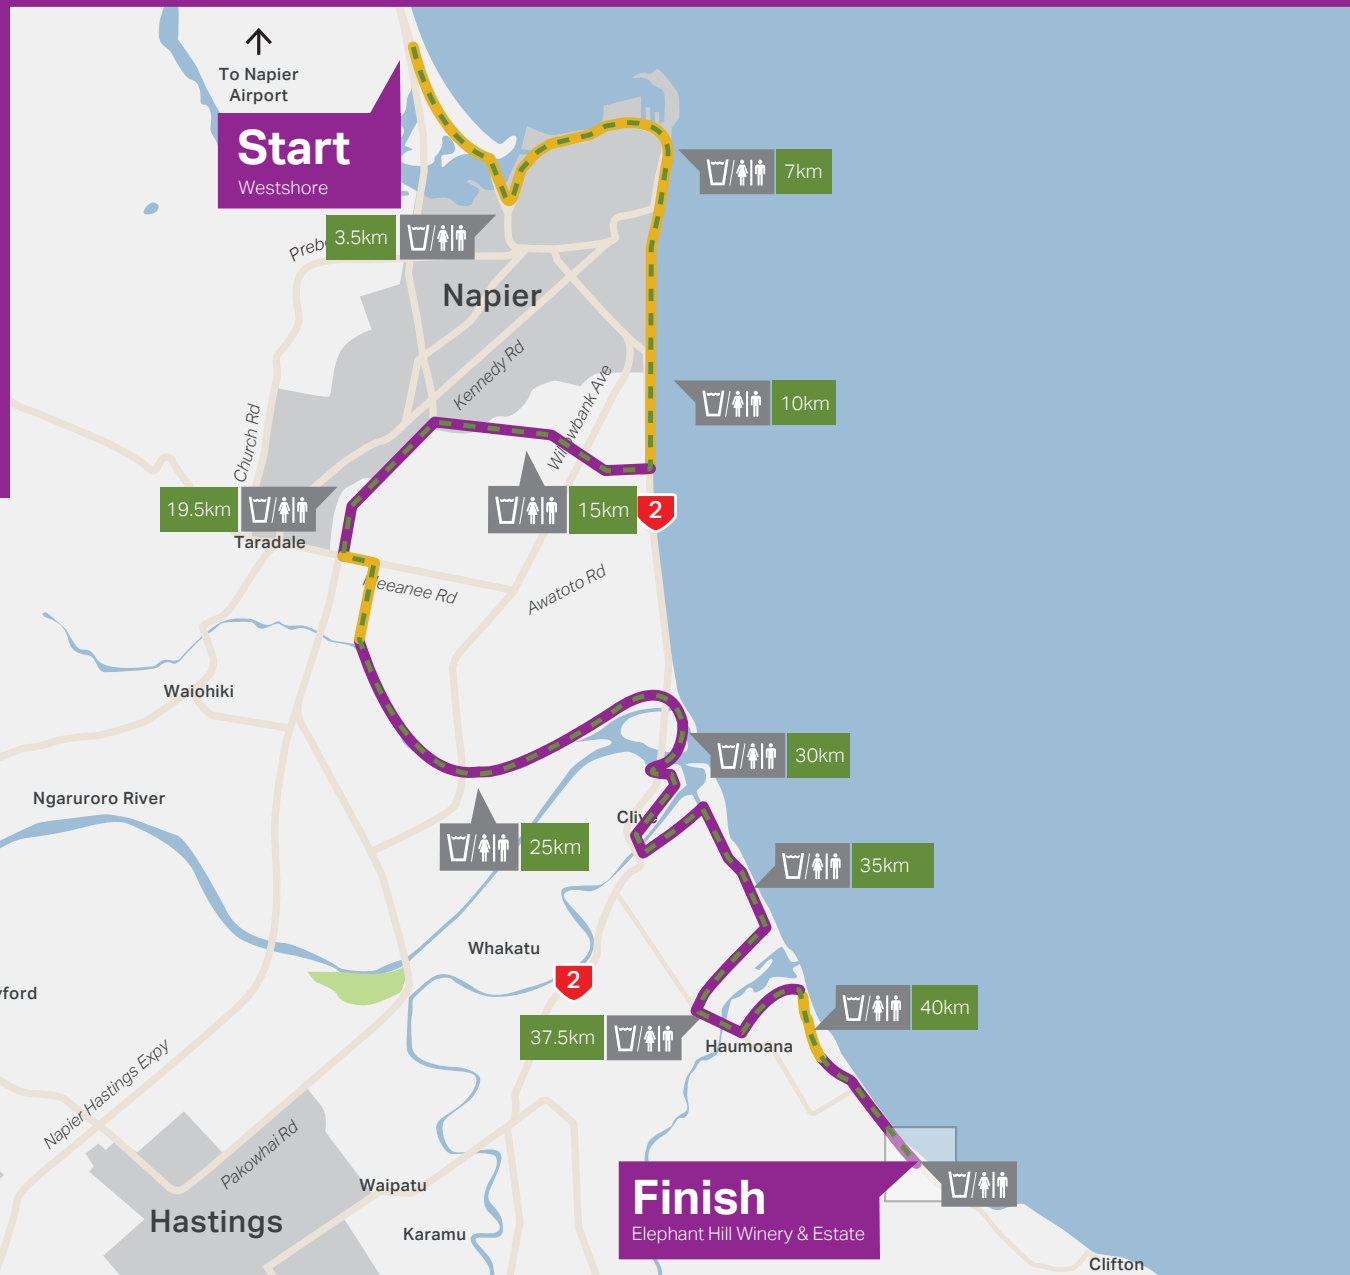

# Full Marathon

Crownthorpe

## Legend

- Course
- Hawkes Bay Trails
- Sealed Road
- ☪/☪ Aid Station/Toilet
- km km from start
- 2 State Highway

## Elevation