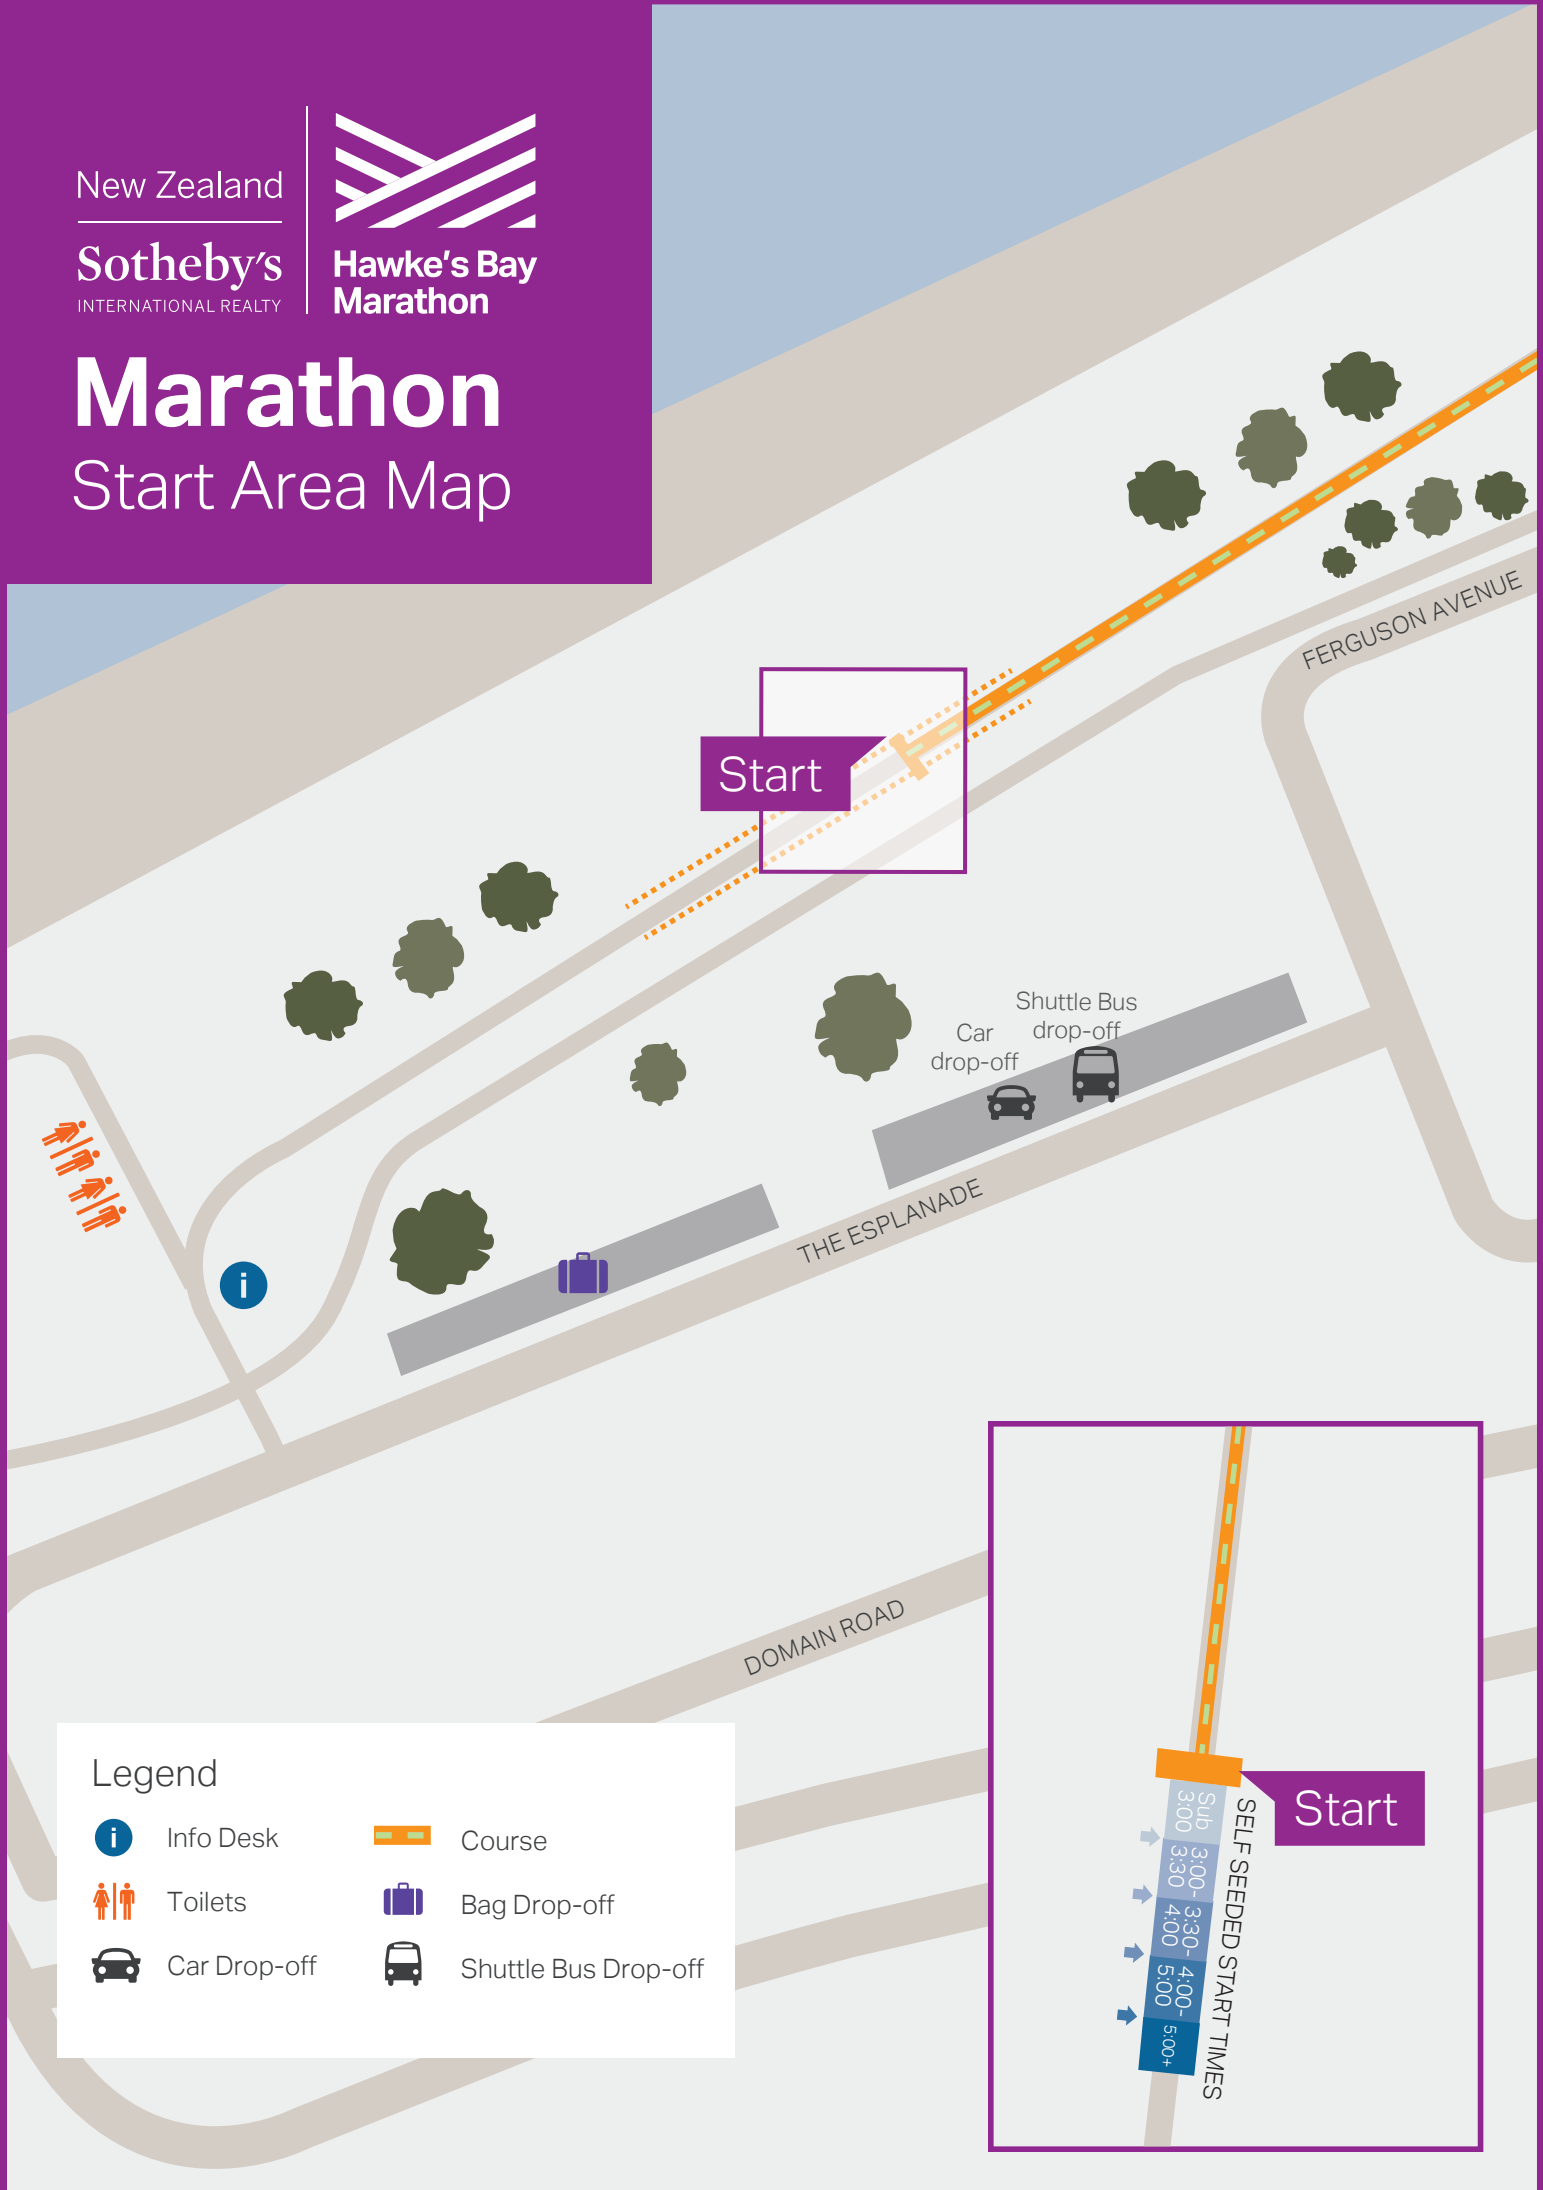

New Zealand

Sotheby's
INTERNATIONAL REALTY

Hawke's Bay
Marathon

Marathon

Start Area Map

Start

FERGUSON AVENUE

THE ESPLANADE

DOMAIN ROAD

Legend

- Info Desk
- Toilets
- Car Drop-off
- Course
- Bag Drop-off
- Shuttle Bus Drop-off