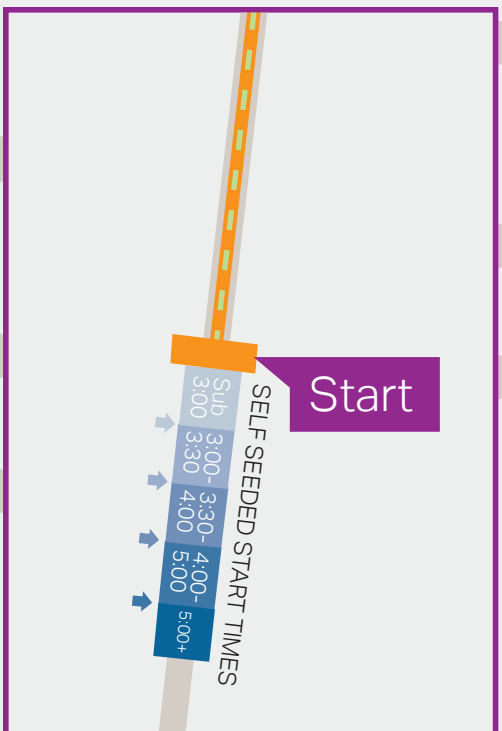

DOMAIN ROAD

Legend

- Info Desk
- Toilets
- Car Drop-off
- Course
- Bag Drop-off
- Shuttle Bus Drop-off