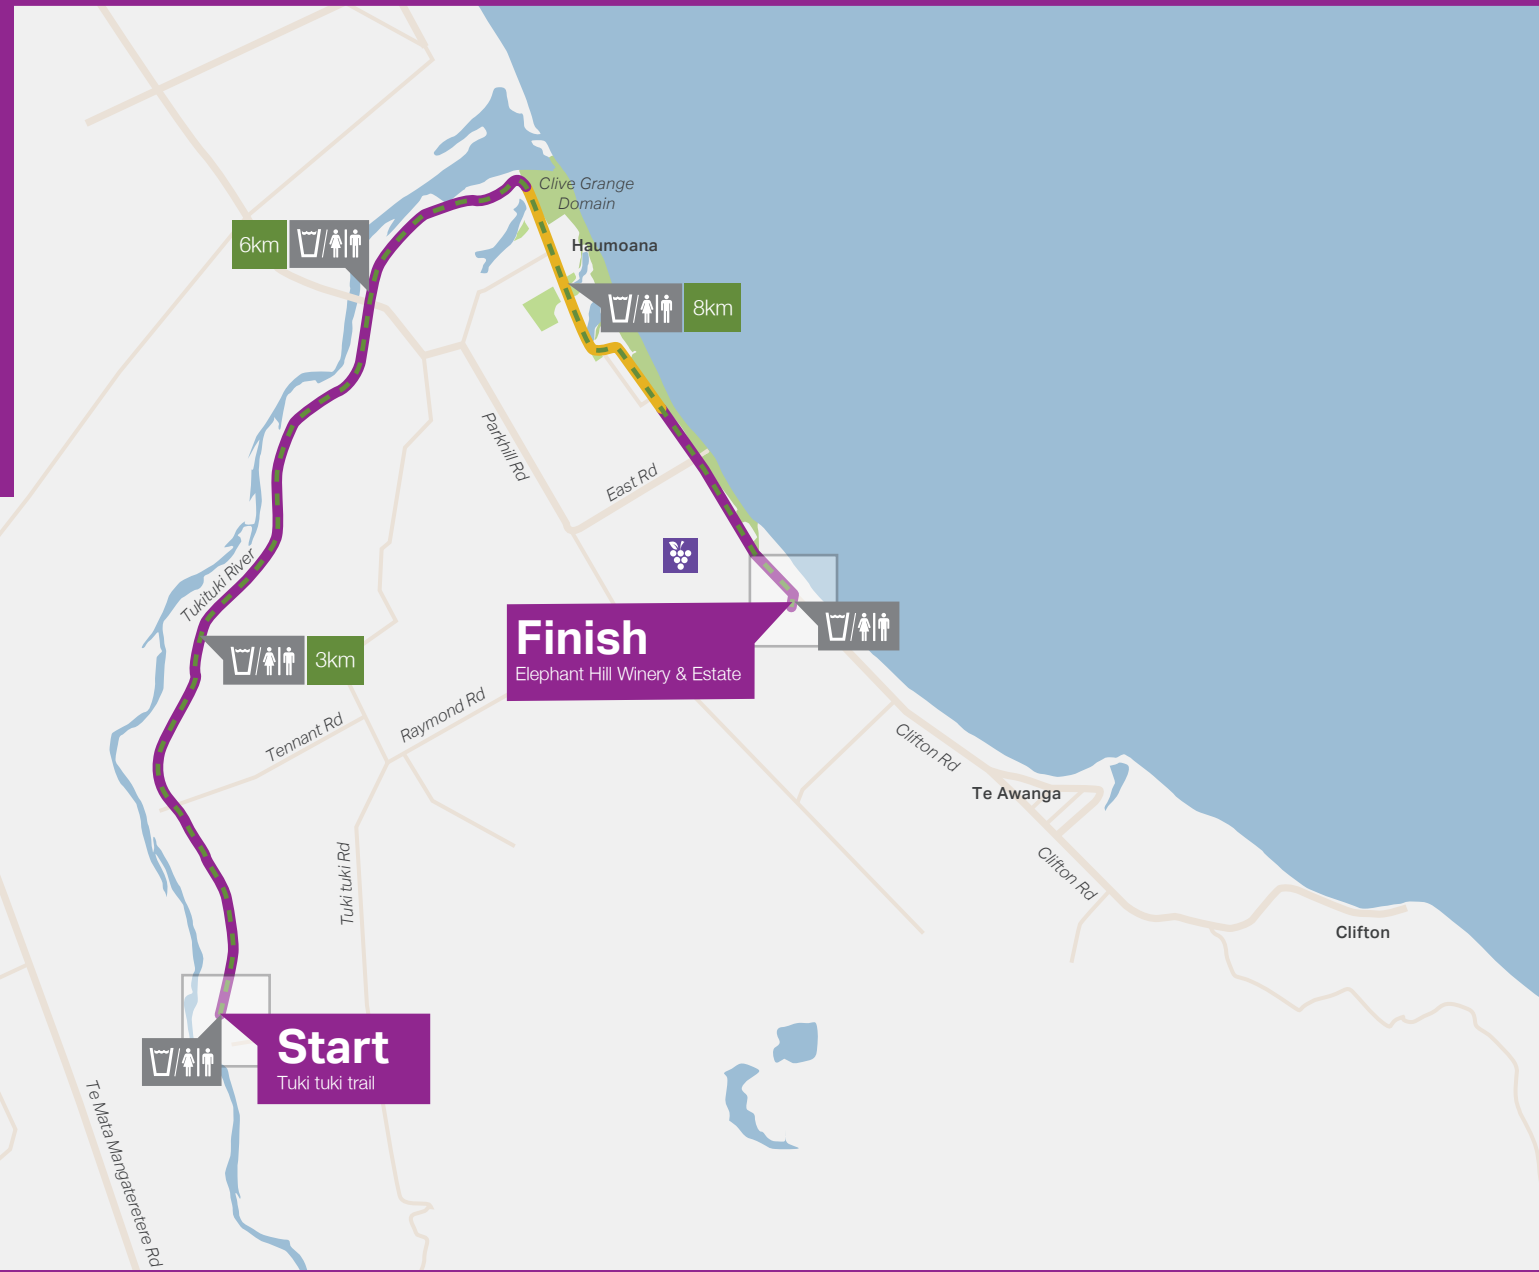

New Zealand

Sotheby's
INTERNATIONAL REALTY

Hawke's Bay
Marathon

10km run

Elevation