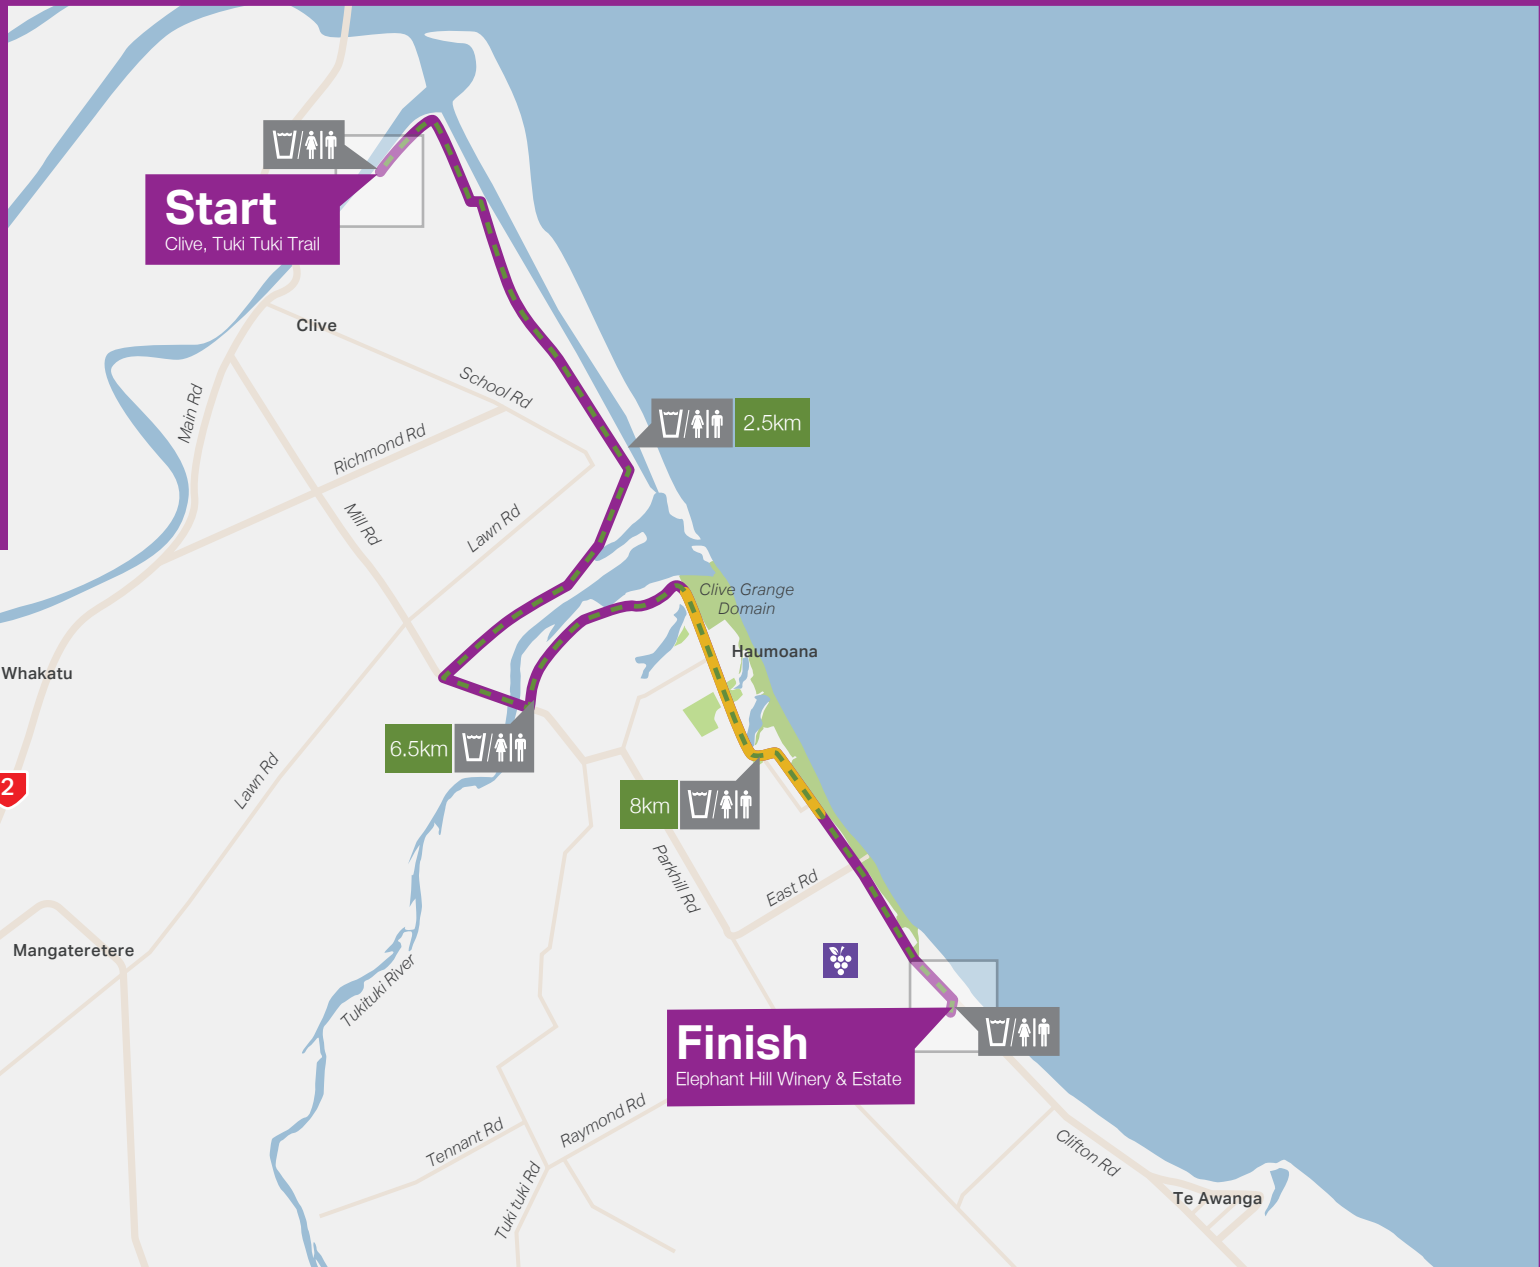

New Zealand

Sotheby's
INTERNATIONAL REALTY

Hawke's Bay
Marathon

Havana Coffee 10km run

Elevation