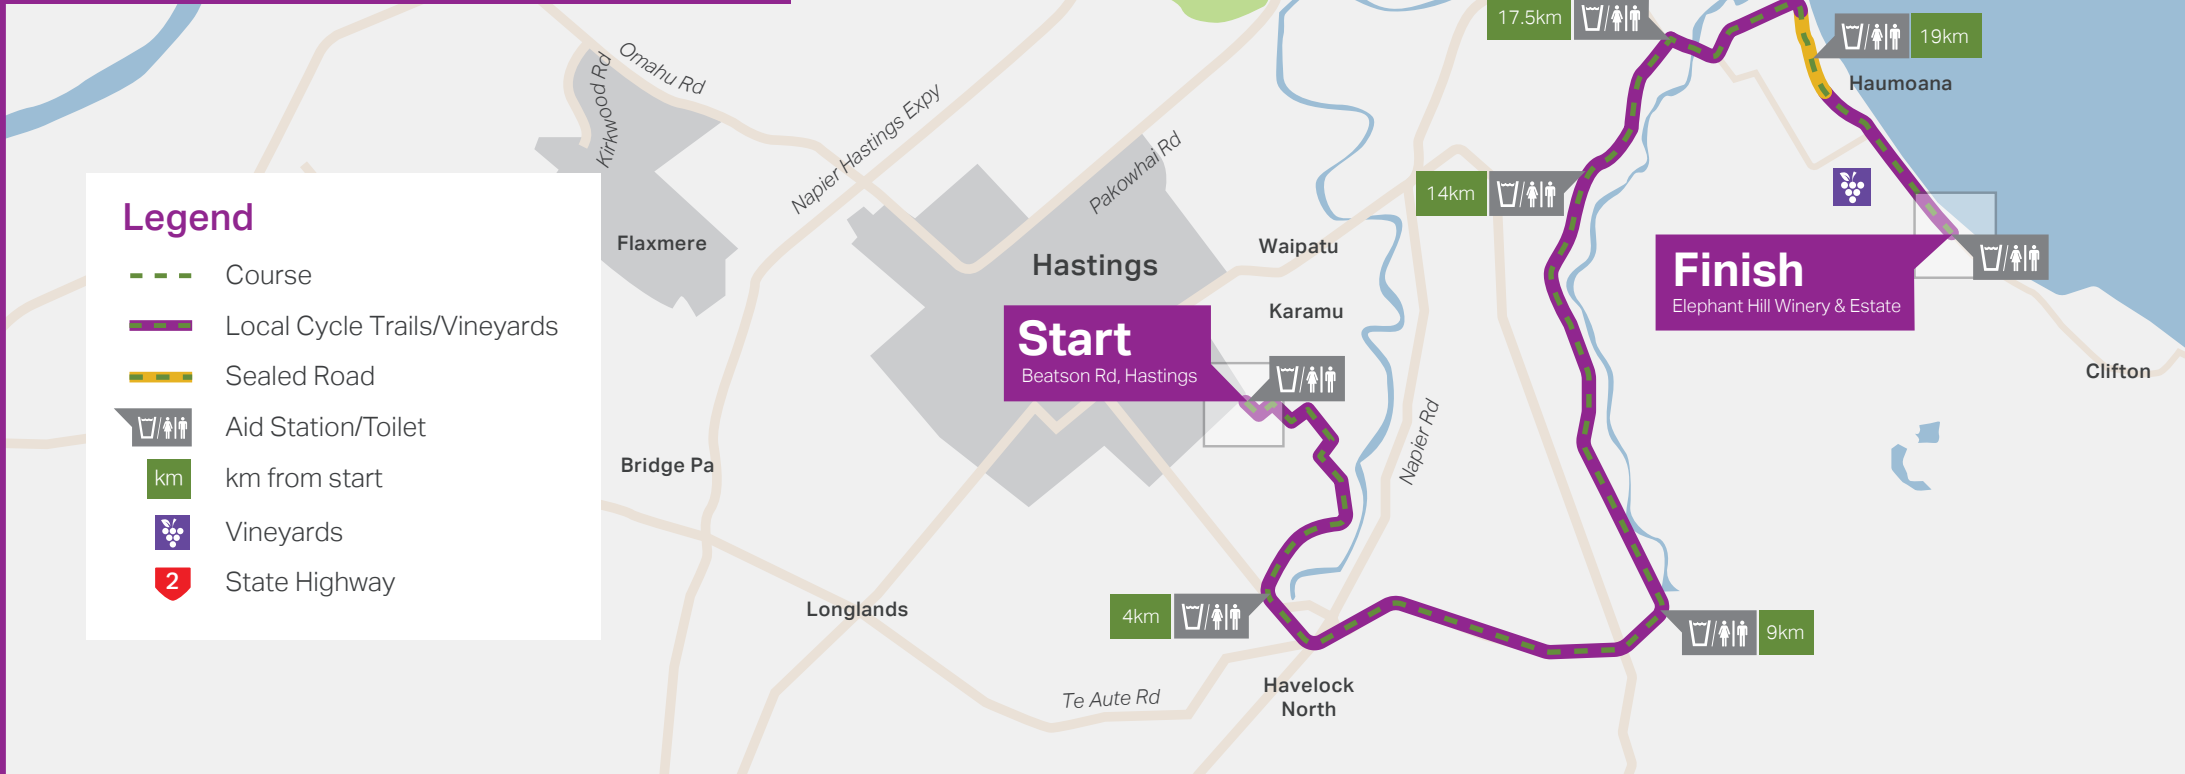

New Zealand

Sotheby's
INTERNATIONAL REALTY

Hawke's Bay
Marathon

Half marathon

Legend

- Course
- Local Cycle Trails/Vineyards
- Sealed Road
- Aid Station/Toilet
- km from start
- Vineyards
- State Highway

Elevation