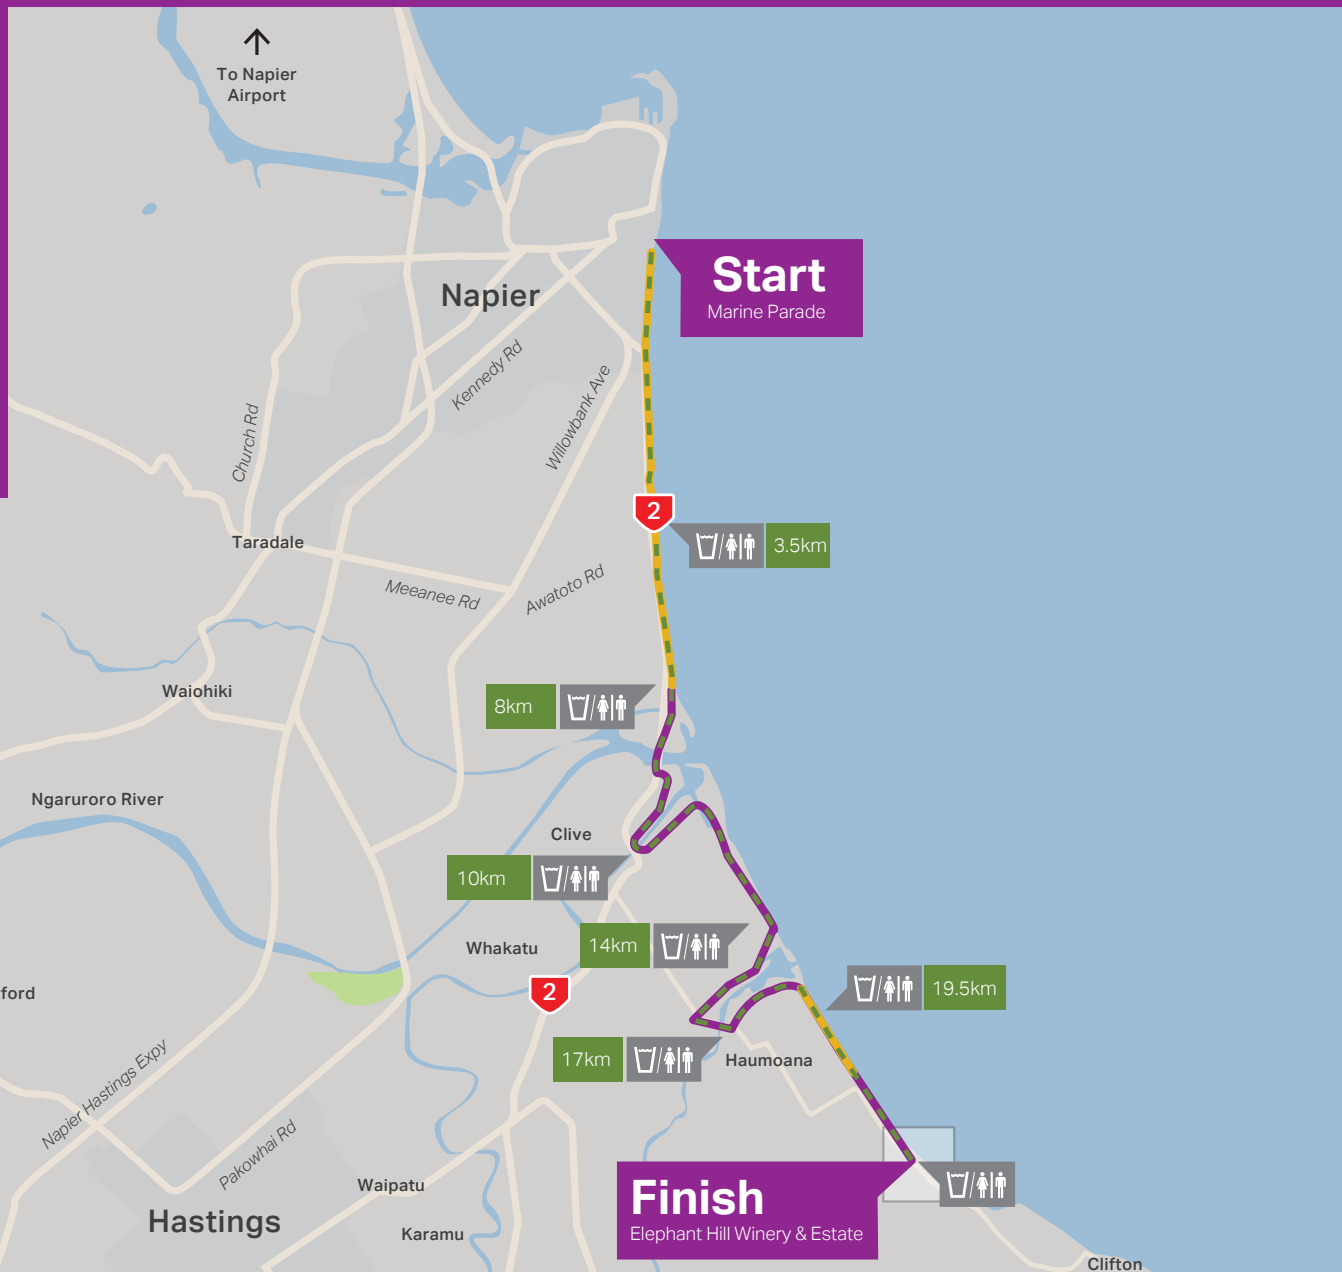

New Zealand

Sotheby's
INTERNATIONAL REALTY

Hawke's Bay
Marathon

La Roche Posay Half Marathon

Elevation