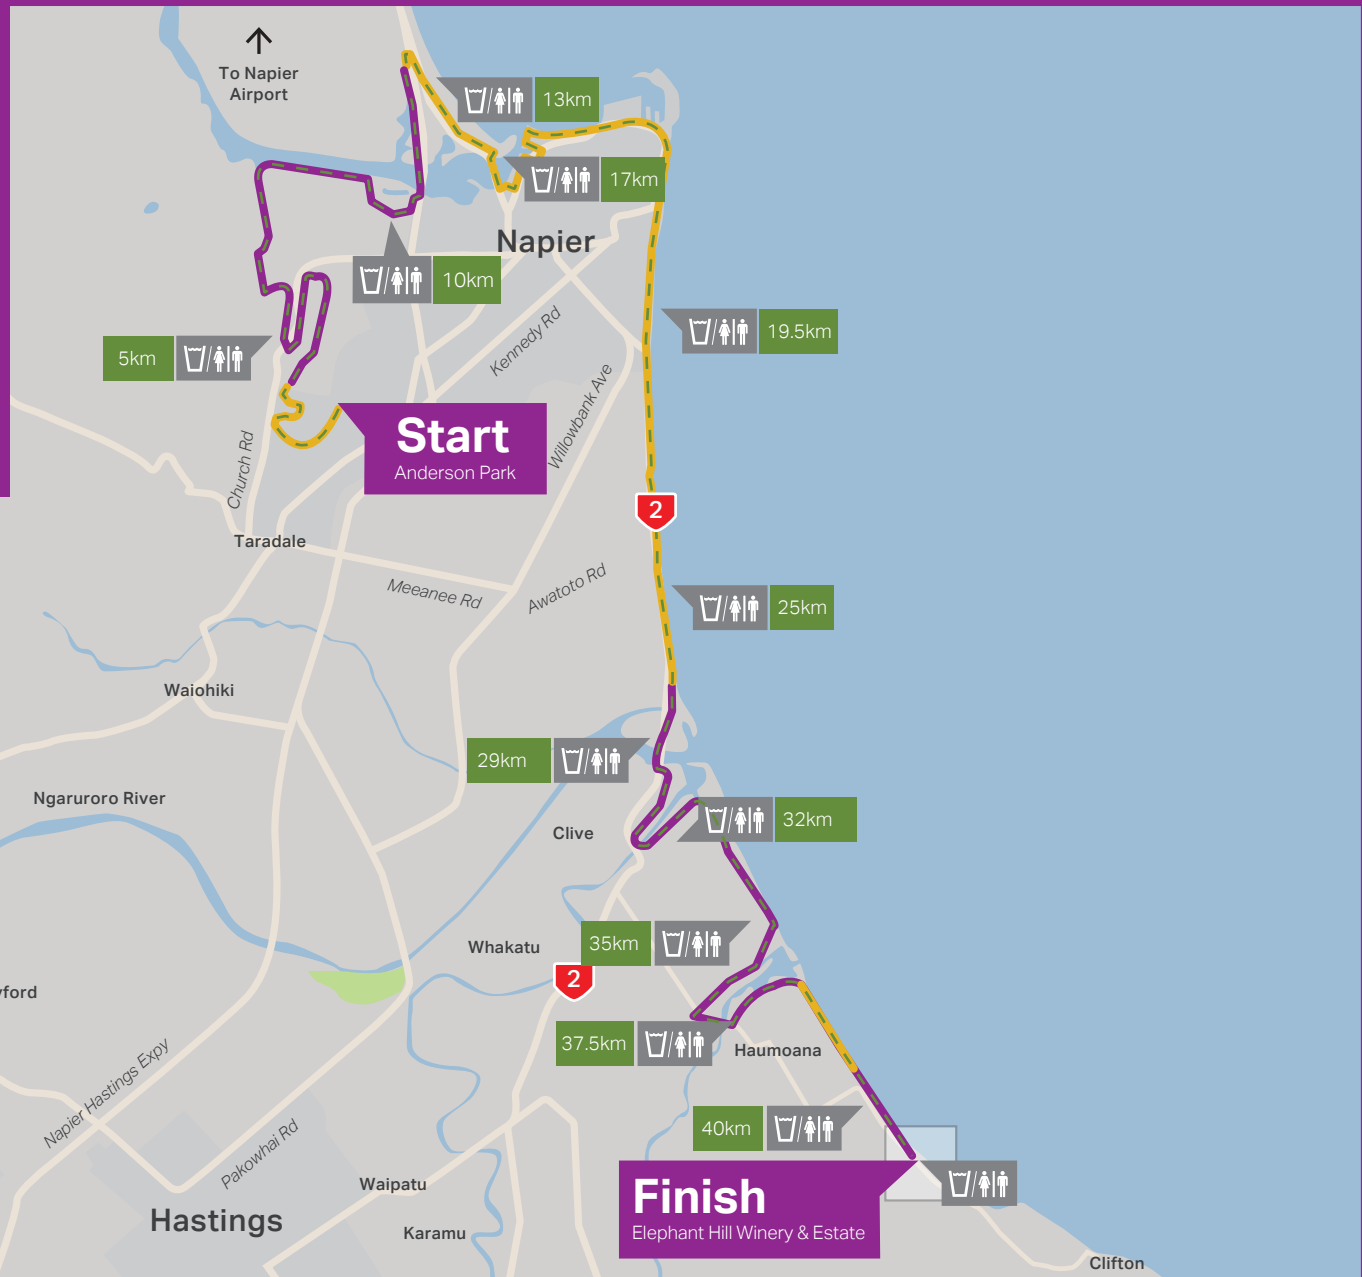

Full Marathon

Elevation