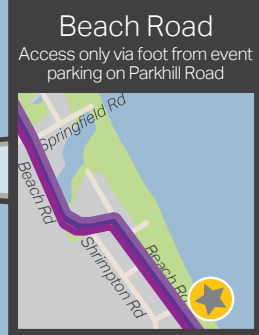

New Zealand

Sotheby's
INTERNATIONAL REALTY

Hawke's Bay
Marathon

Spectator Viewing Map

10KM Start
Tuki Tuki Trail, Clive

Finish
Elephant Hill Estate & Winery

Half Start
Beatson Rd, Hastings

Legend

- Full Marathon Course
- Half Marathon Course
- 10 km Course
- State Highway
- Spectator viewing point
- Spectator driving route to viewing locations