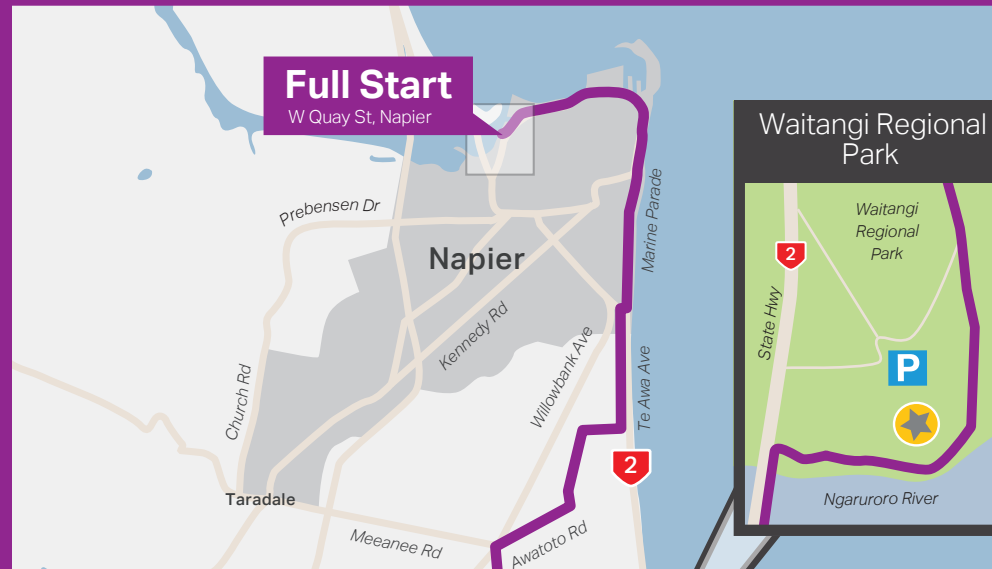

New Zealand

Sotheby's
INTERNATIONAL REALTY

Hawke's Bay
Marathon

Spectator Viewing Map

10KM Start
Tuki Tuki Trail, Clive

Finish
Elephant Hill Estate & Winery

Half Start
Beatson Rd, Hastings

Legend

- Full Marathon Course
- Half Marathon Course
- 10 km Course
- State Highway
- Spectator viewing point
- Spectator driving route to viewing locations