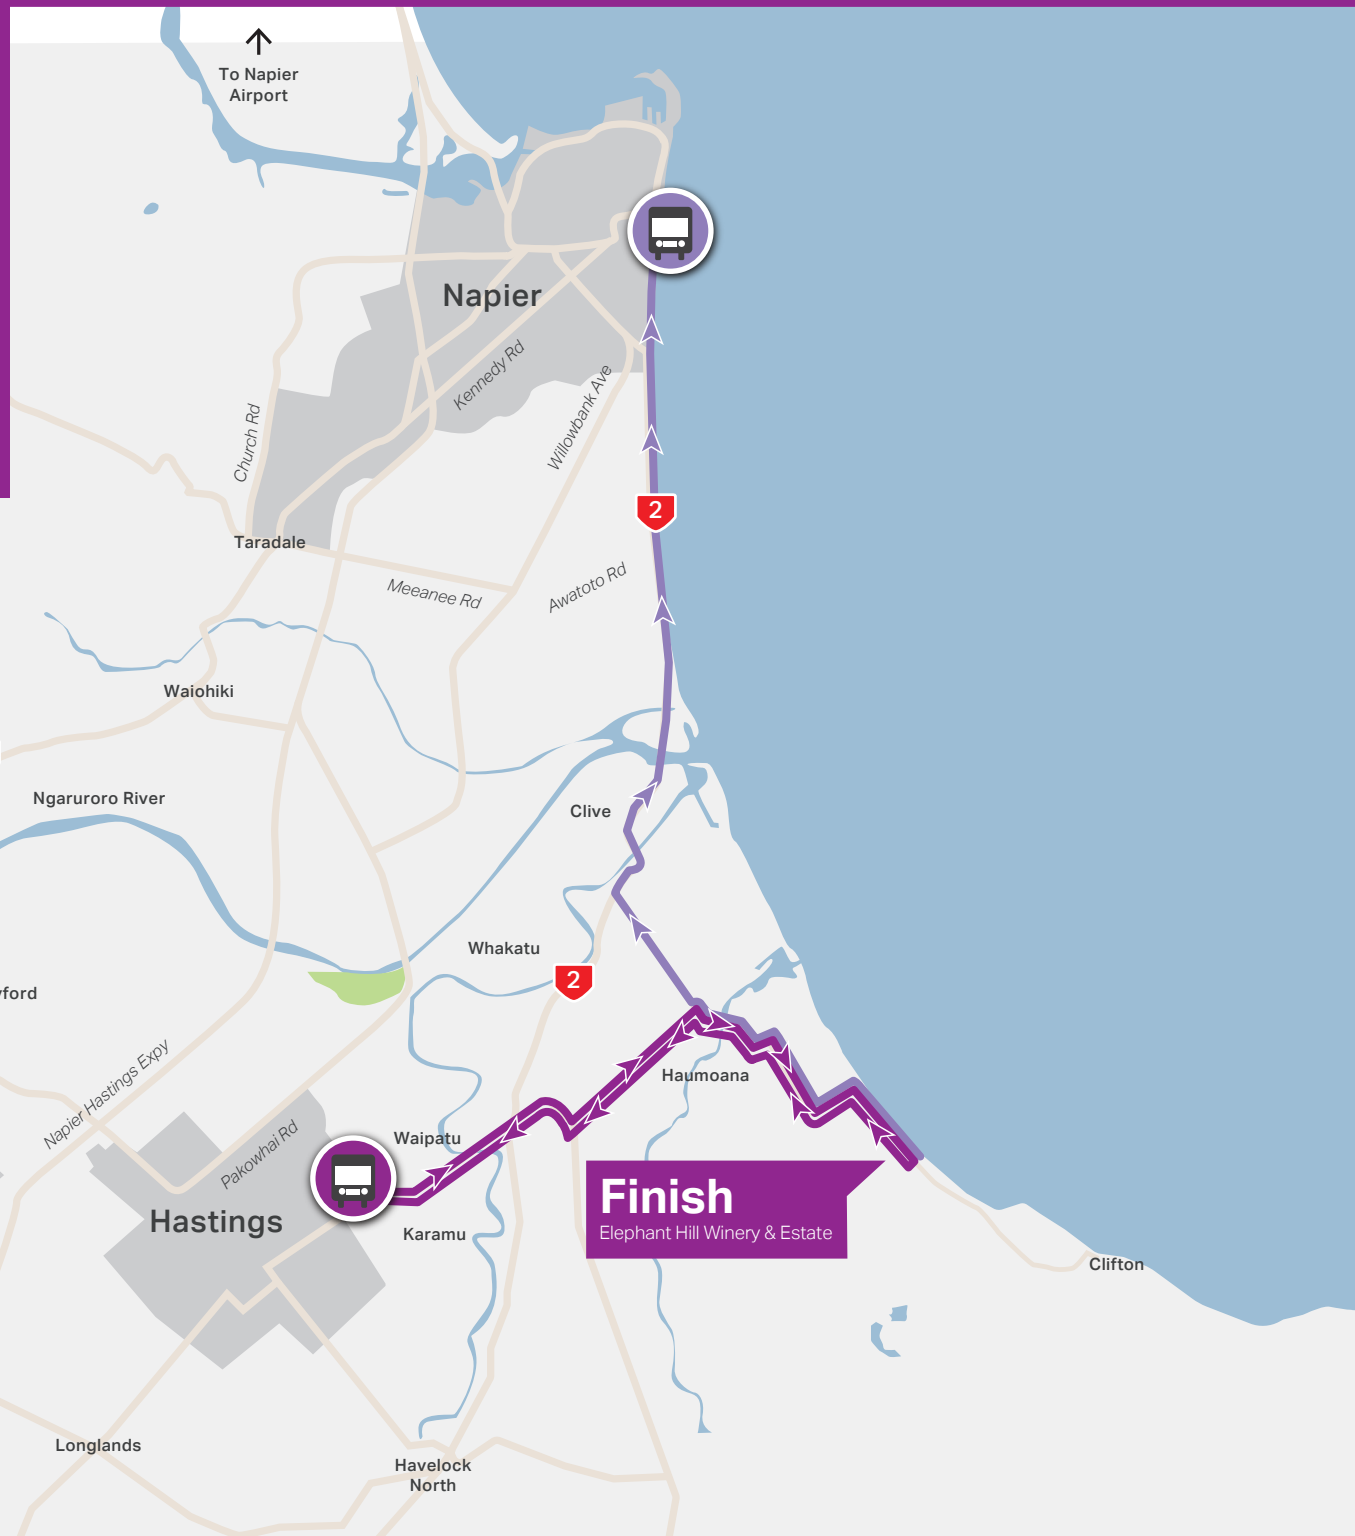

New Zealand

Sotheby's
INTERNATIONAL REALTY

Hawke's Bay
Marathon

Spectator / Post Race Transport Services

Crownthorpe

Legend

-  Napier i-Site, Marine Parade
-  Elephant Hill to Napier i-Site (one way)
-  HB Showgrounds, Kenilworth Road
-  HB Showgrounds to Elephant Hill (Return)

State Hwy

Roys Hill

Maraekakaho Rd

Bridge Pa

Longlands

Havelock
North

Hastings

Karamu

Waipatu

Twyford

Flaxmere

Napier Hastings Expy

Waiohiki

Ngaruroro River

Whakatu

Clive

Awatoto Rd

2

50

2