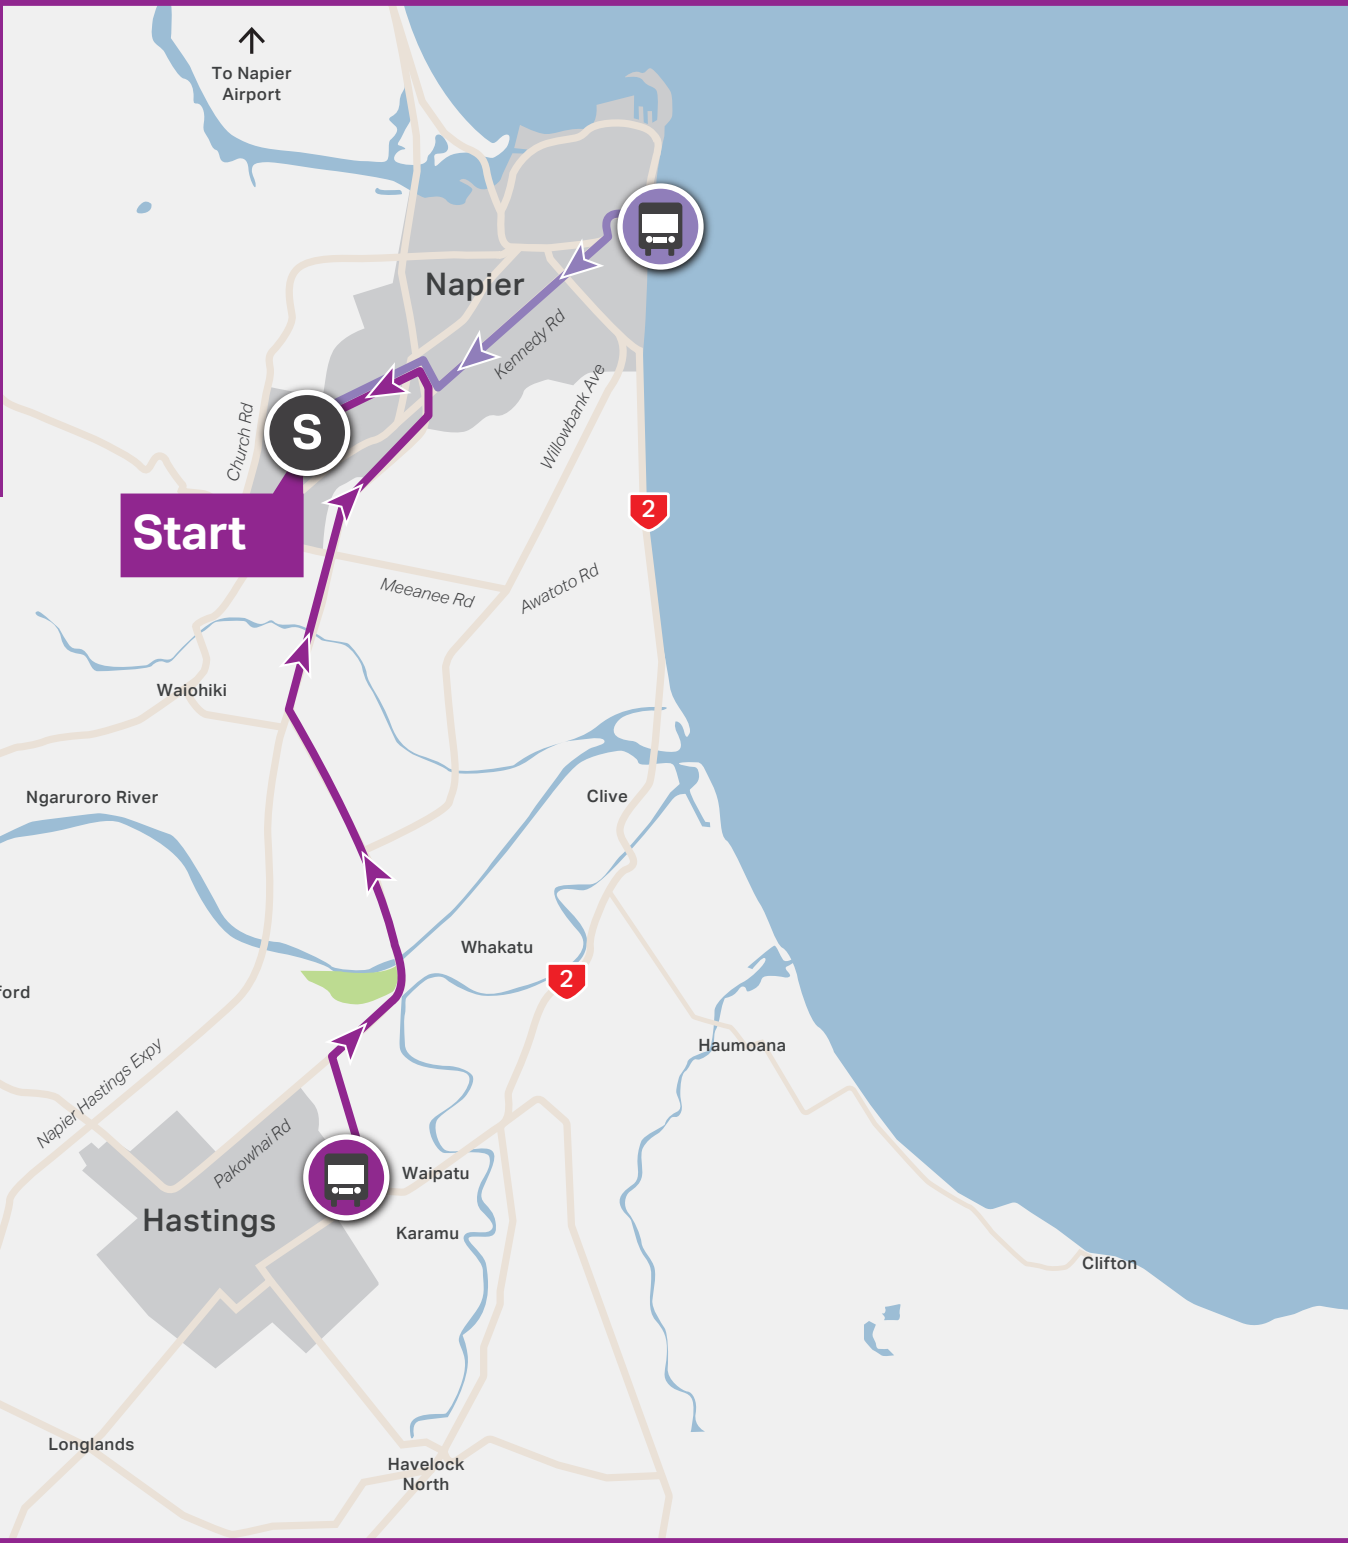

New Zealand

Sotheby's
INTERNATIONAL REALTY

Hawke's Bay
Marathon

Marathon Pre Race Transport Services

Start

Crownthorpe

Legend

- Napier i-Site, Marine Parade
- HB Showgrounds, Kenilworth Road
- Start Line

State Hwy

Roys Hill

Marakakaho Rd

Bridge Pa

Kirkwood Rd
Omahu Rd
Flaxmere

Twyford

Napier Hastings Expy

Hastings

Longlands

Havelock North

To Napier Airport

S

Napier

Church Rd

Kennedy Rd

Willowbank Ave

Meeanee Rd

Awatoto Rd

Waiohiki

Ngaruroro River

Clive

Whakatu

Haumoana

Waipatu