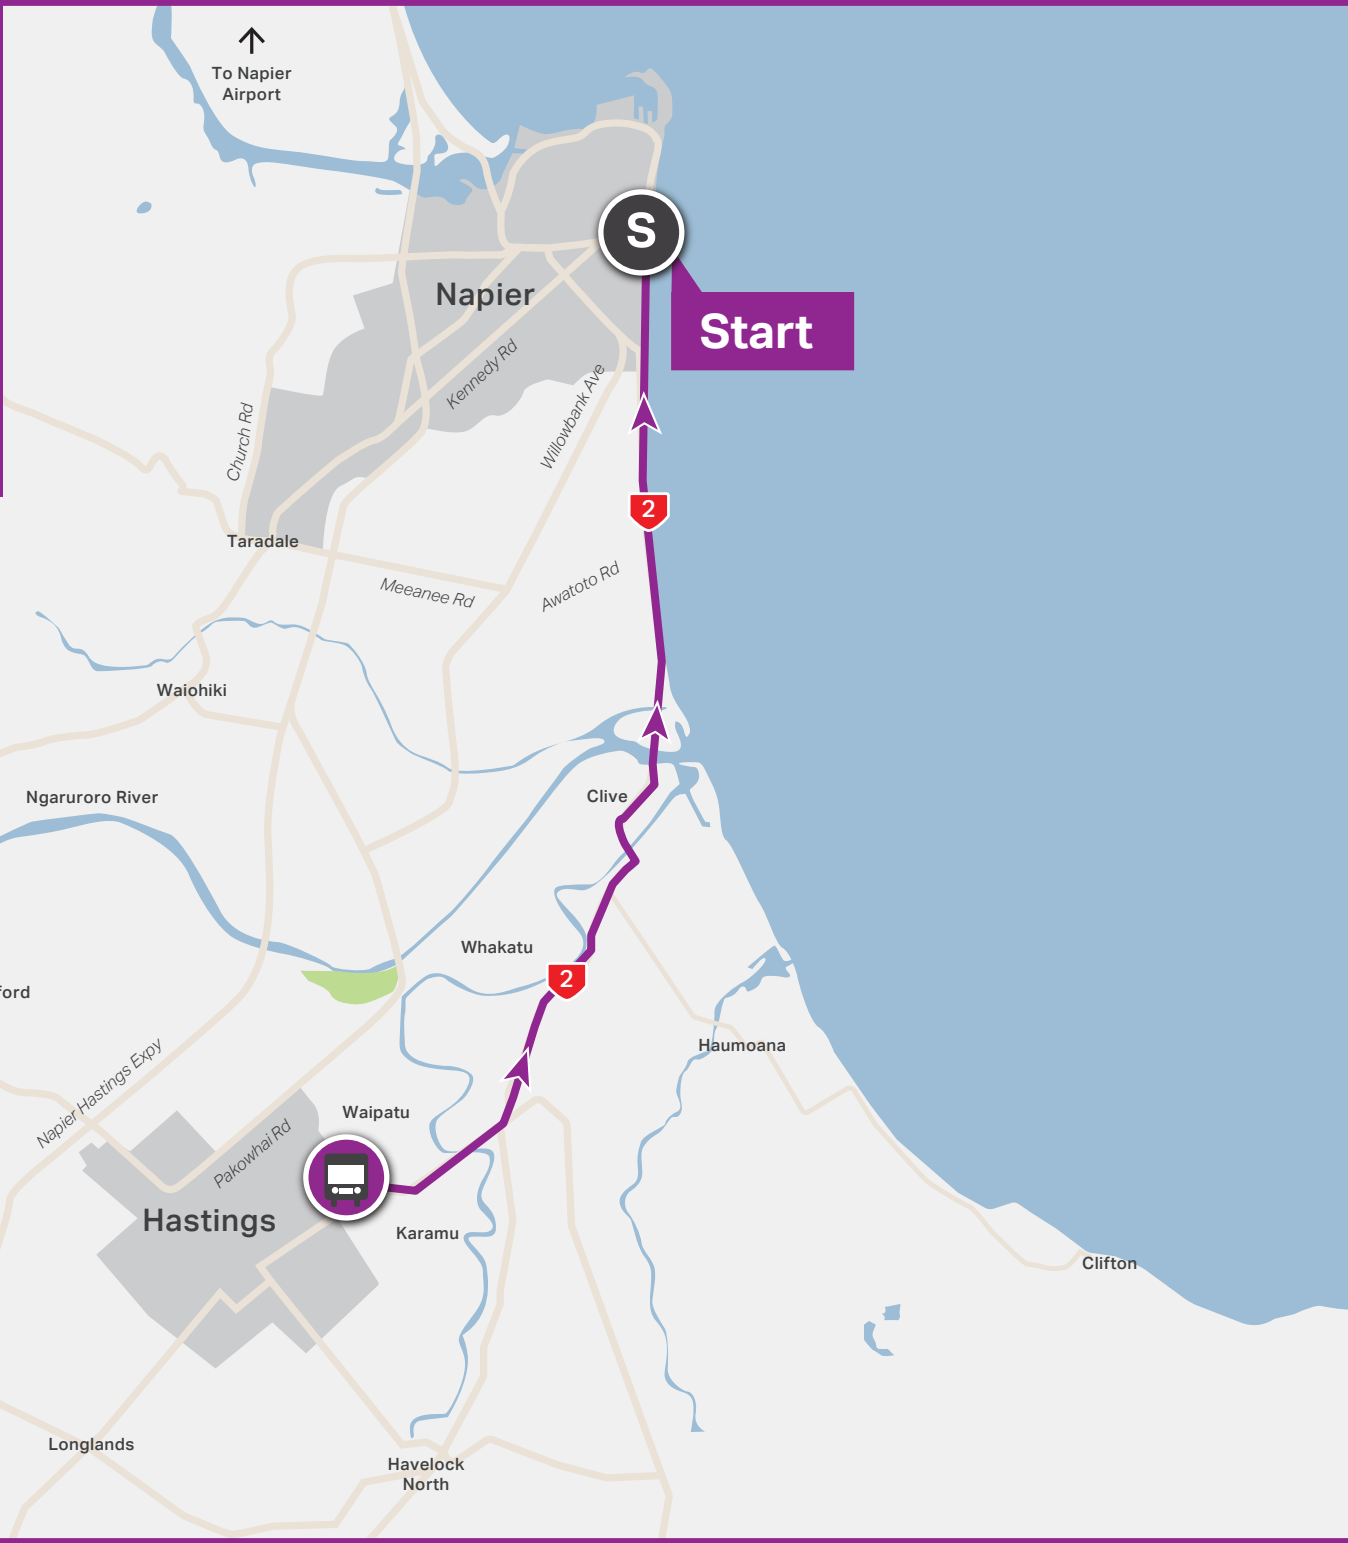

New Zealand

Sotheby's
INTERNATIONAL REALTY

Hawke's Bay
Marathon

Half Marathon Pre Race Transport Services

Crownthorpe

Legend

-  HB Showgrounds, Kenilworth Road
-  Start Line

State Hwy

Roys Hill

Maraekakaho Rd

Bridge Pa

Kirkwood Rd
Omahu Rd
Flaxmere

Twyford

Napier Hastings Expy

Hastings

Longlands

Taradale

Waiohiki

Ngaruroro River

Waipatu

Karamu

Havelock North

Whakatu

Napier

Church Rd

Kennedy Rd

Willowbank Ave

Meeanee Rd

Awatoto Rd

Clive

Haumoana

Clifton