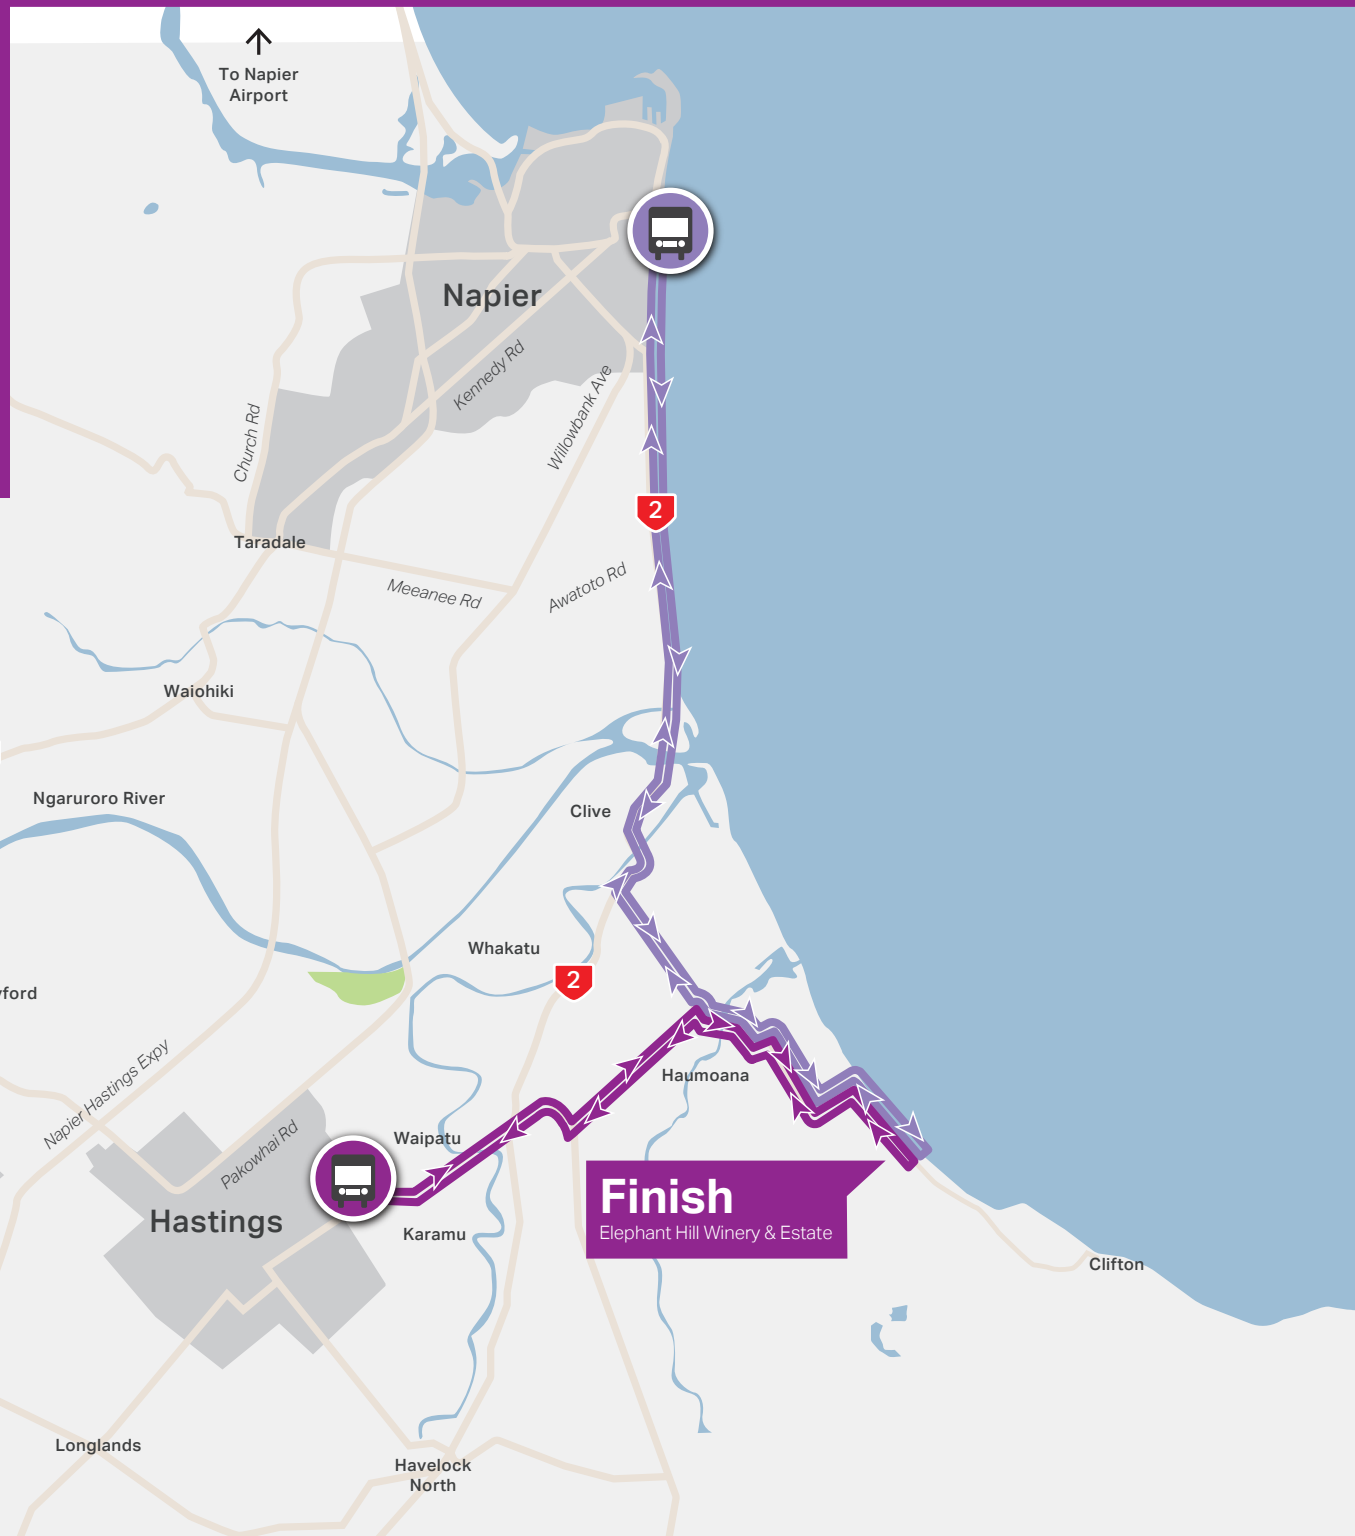

## Spectator / Post Race Transport Services

### Legend

- Napier i-Site, Marine Parade
- Elephant Hill to Napier i-Site (one way)
- HB Showgrounds, Kenilworth Road
- HB Showgrounds to Elephant Hill (Return)

**Finish**  
Elephant Hill Winery & Estate