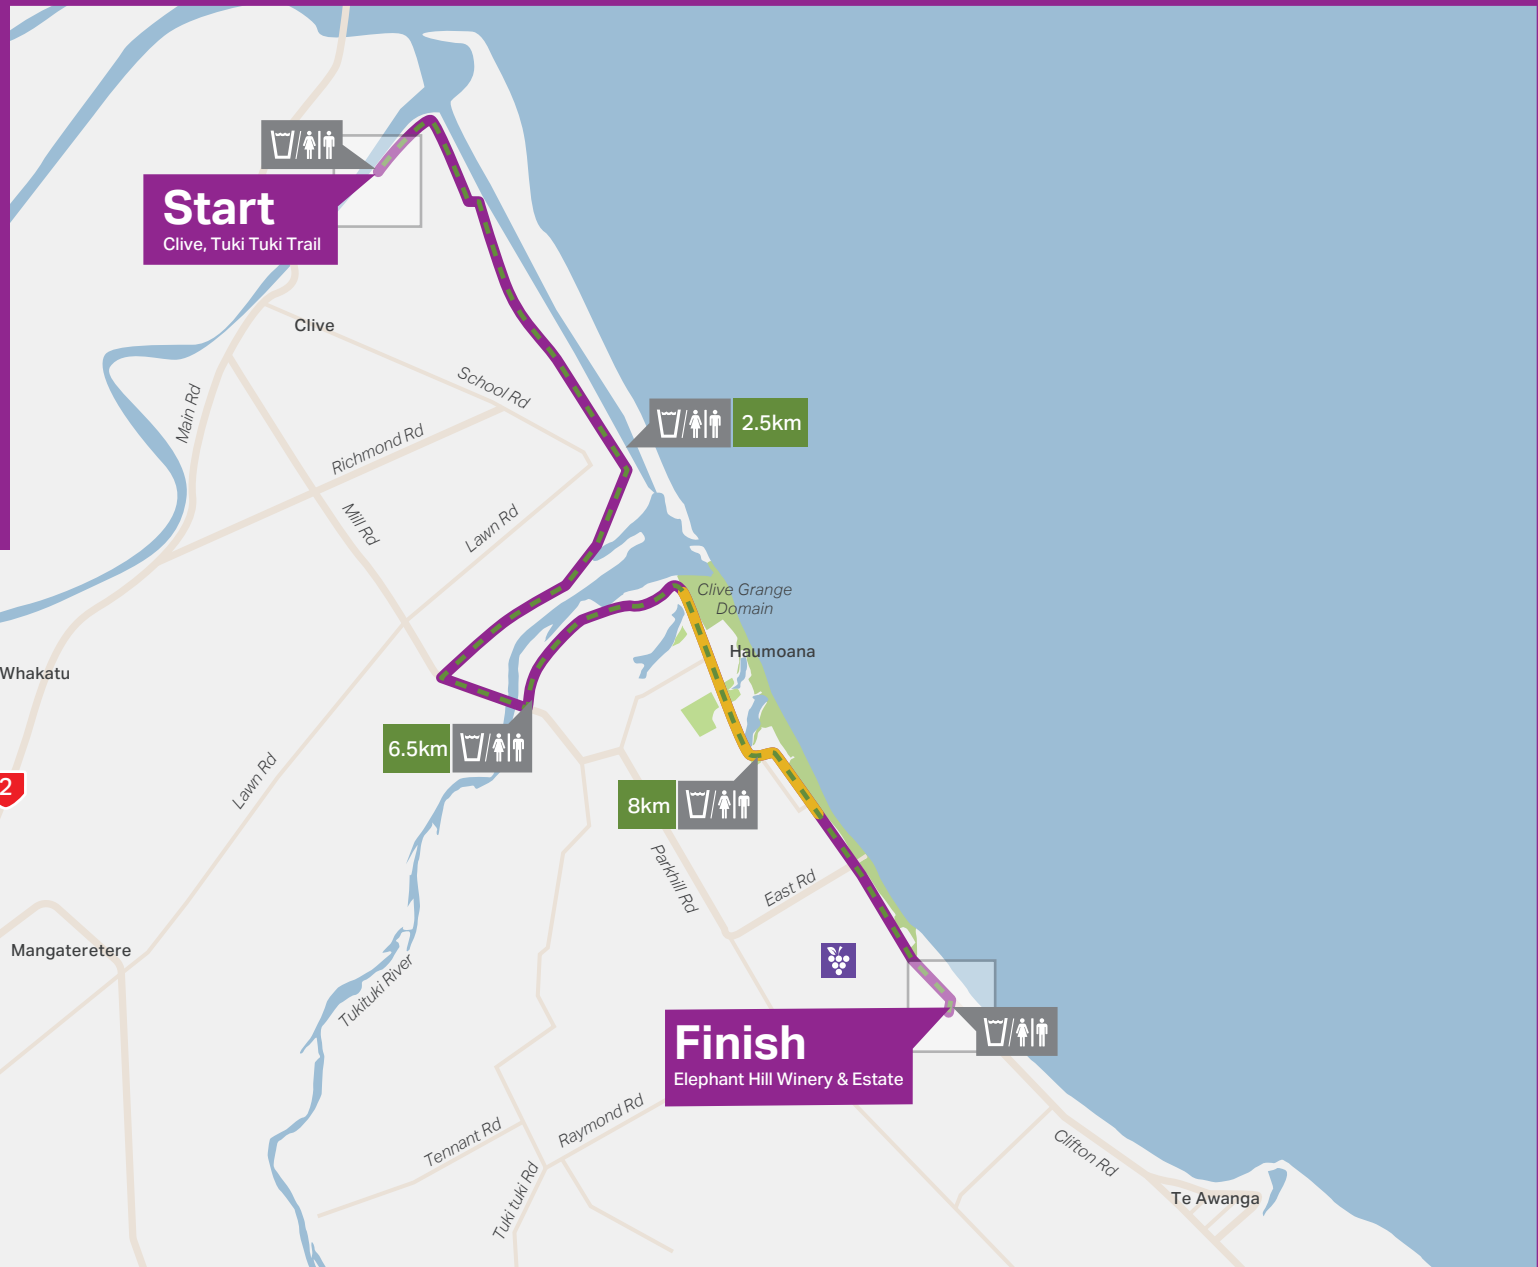

Runaway™ Hawke's Bay Marathon

10km run

Elevation