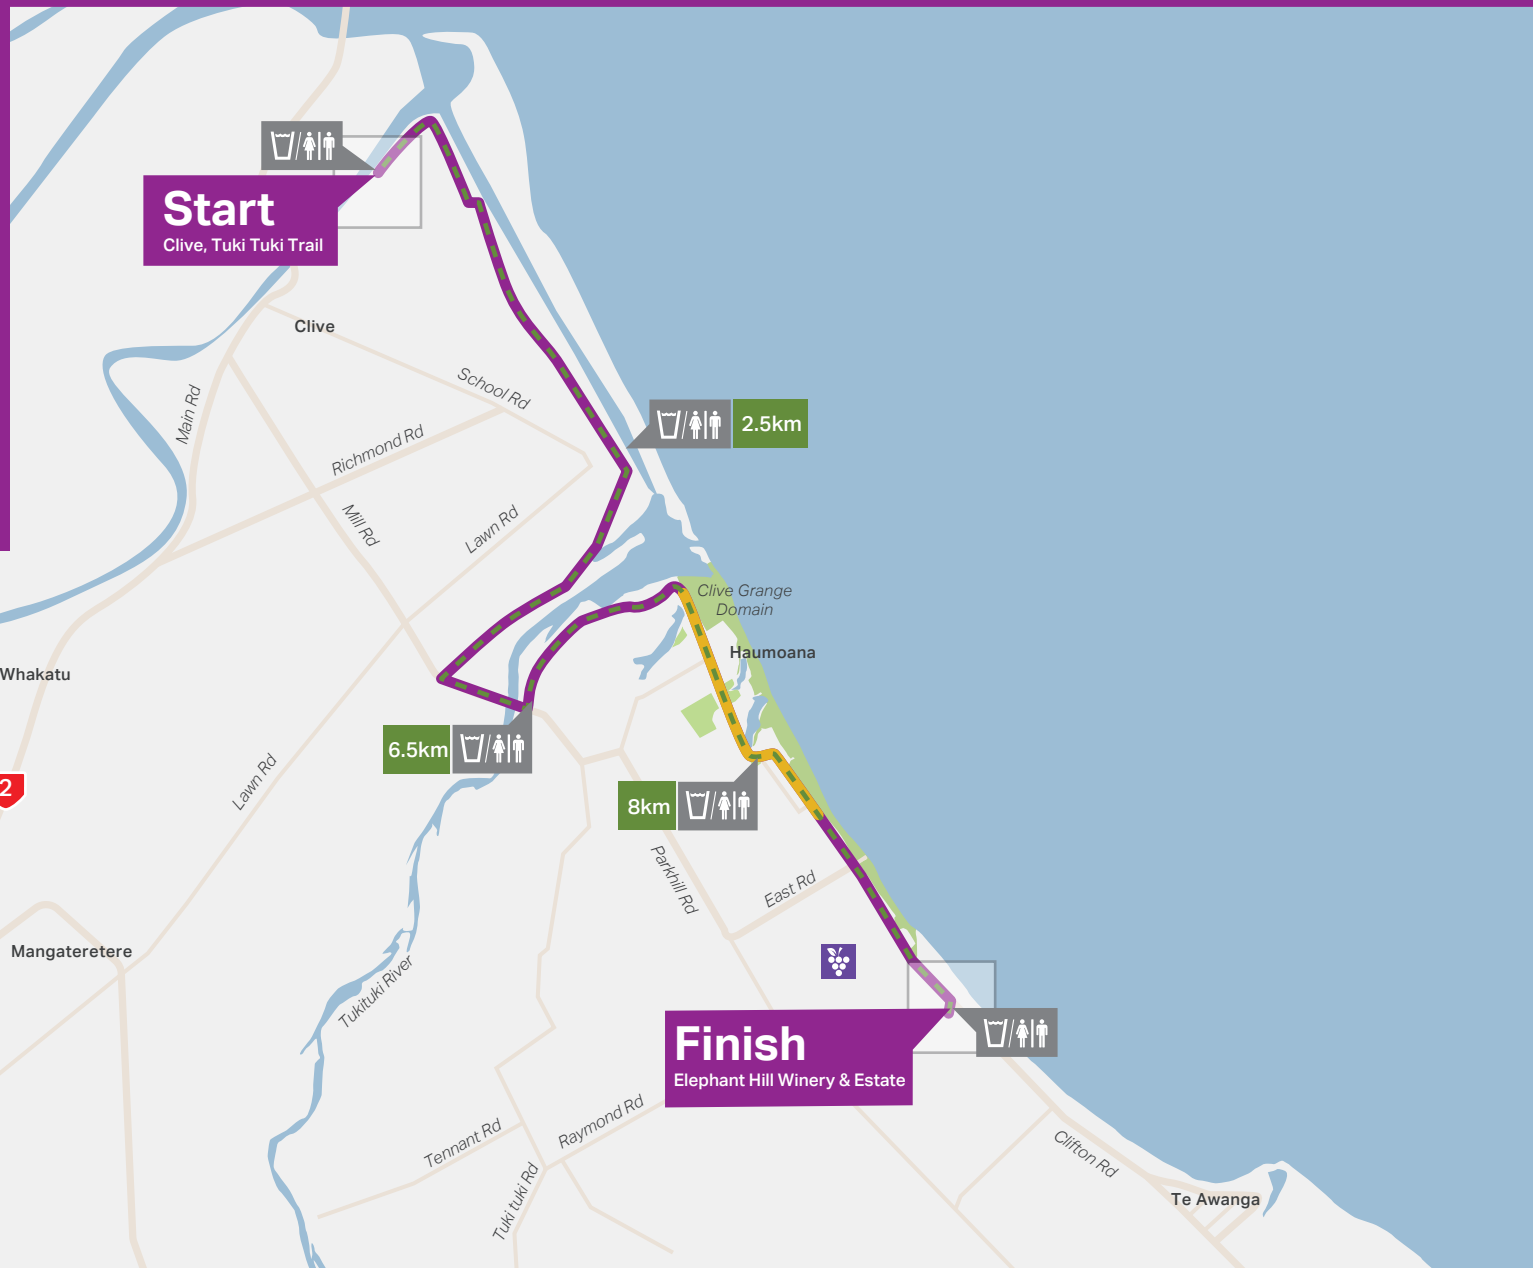

Runaway™ Hawke's Bay Marathon

10km run

Legend

- Course
- Local Cycle Trails/Vineyards
- Sealed Road
- Aid Station/Toilet
- km from start
- Vineyards
- State Highway

Elevation