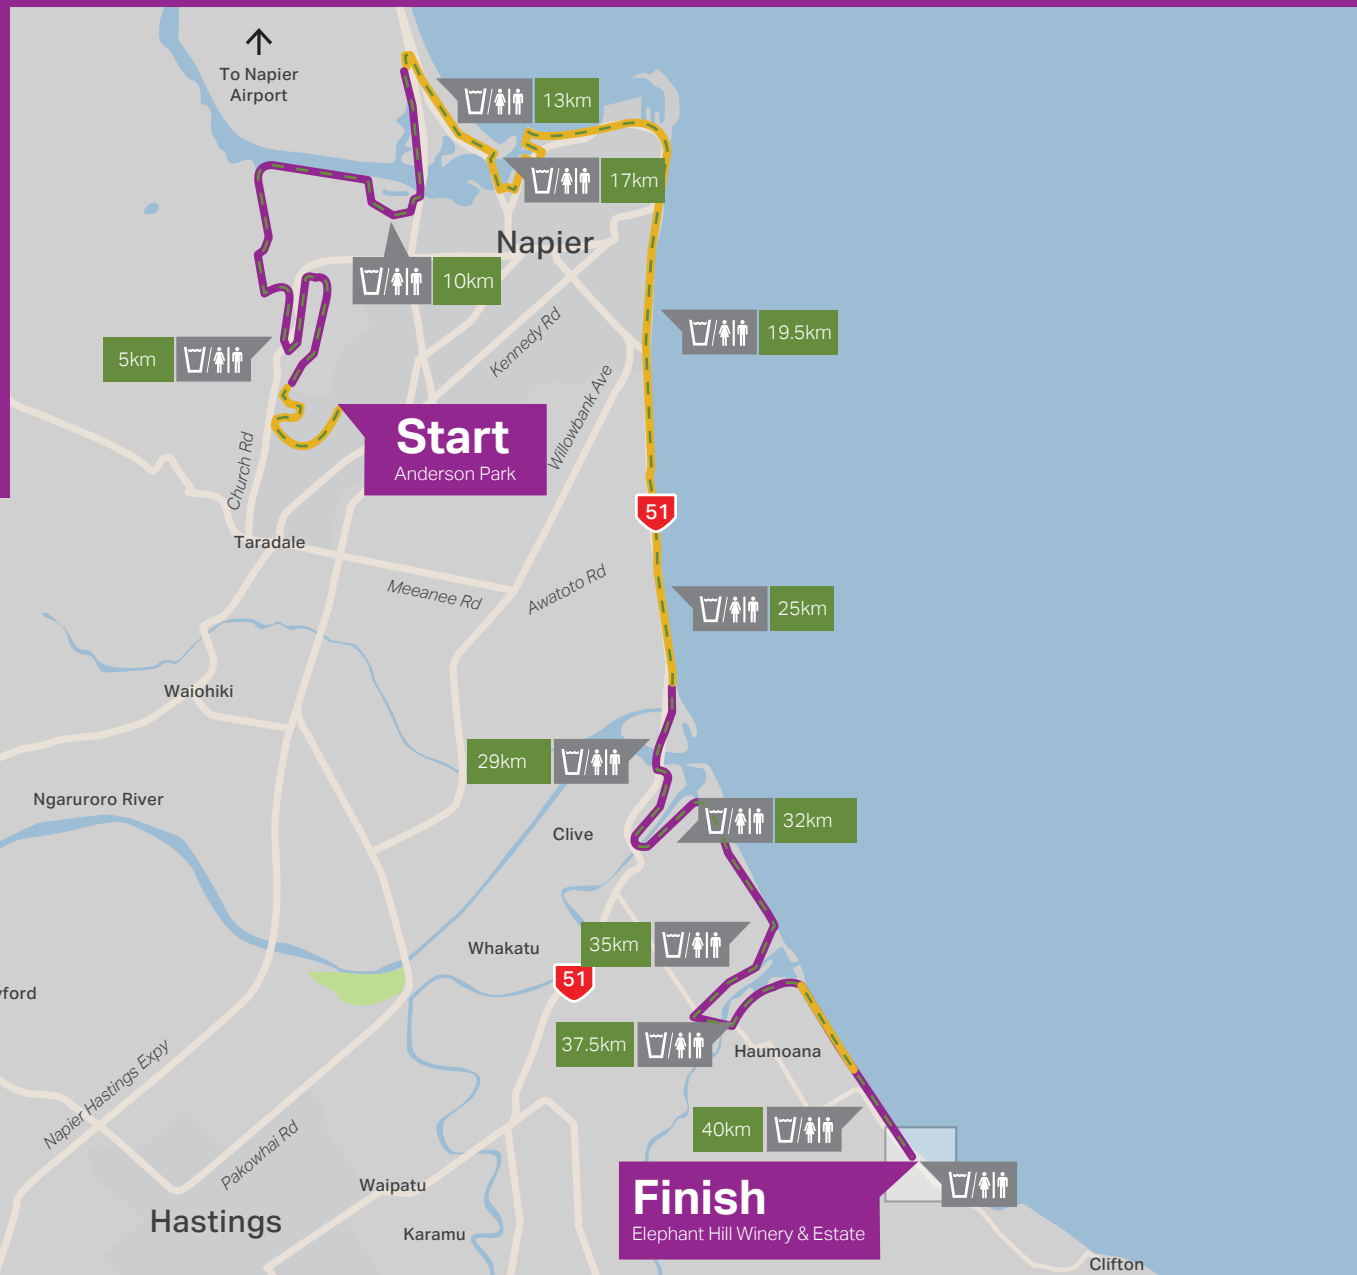

Runaway™
Hawke's Bay
Marathon

Marathon

Legend

- Course
- Hawkes Bay Trails
- Sealed Road/Path
- ☪/☺ Aid Station/Toilet
- km km from start
- 50 State Highway

Elevation